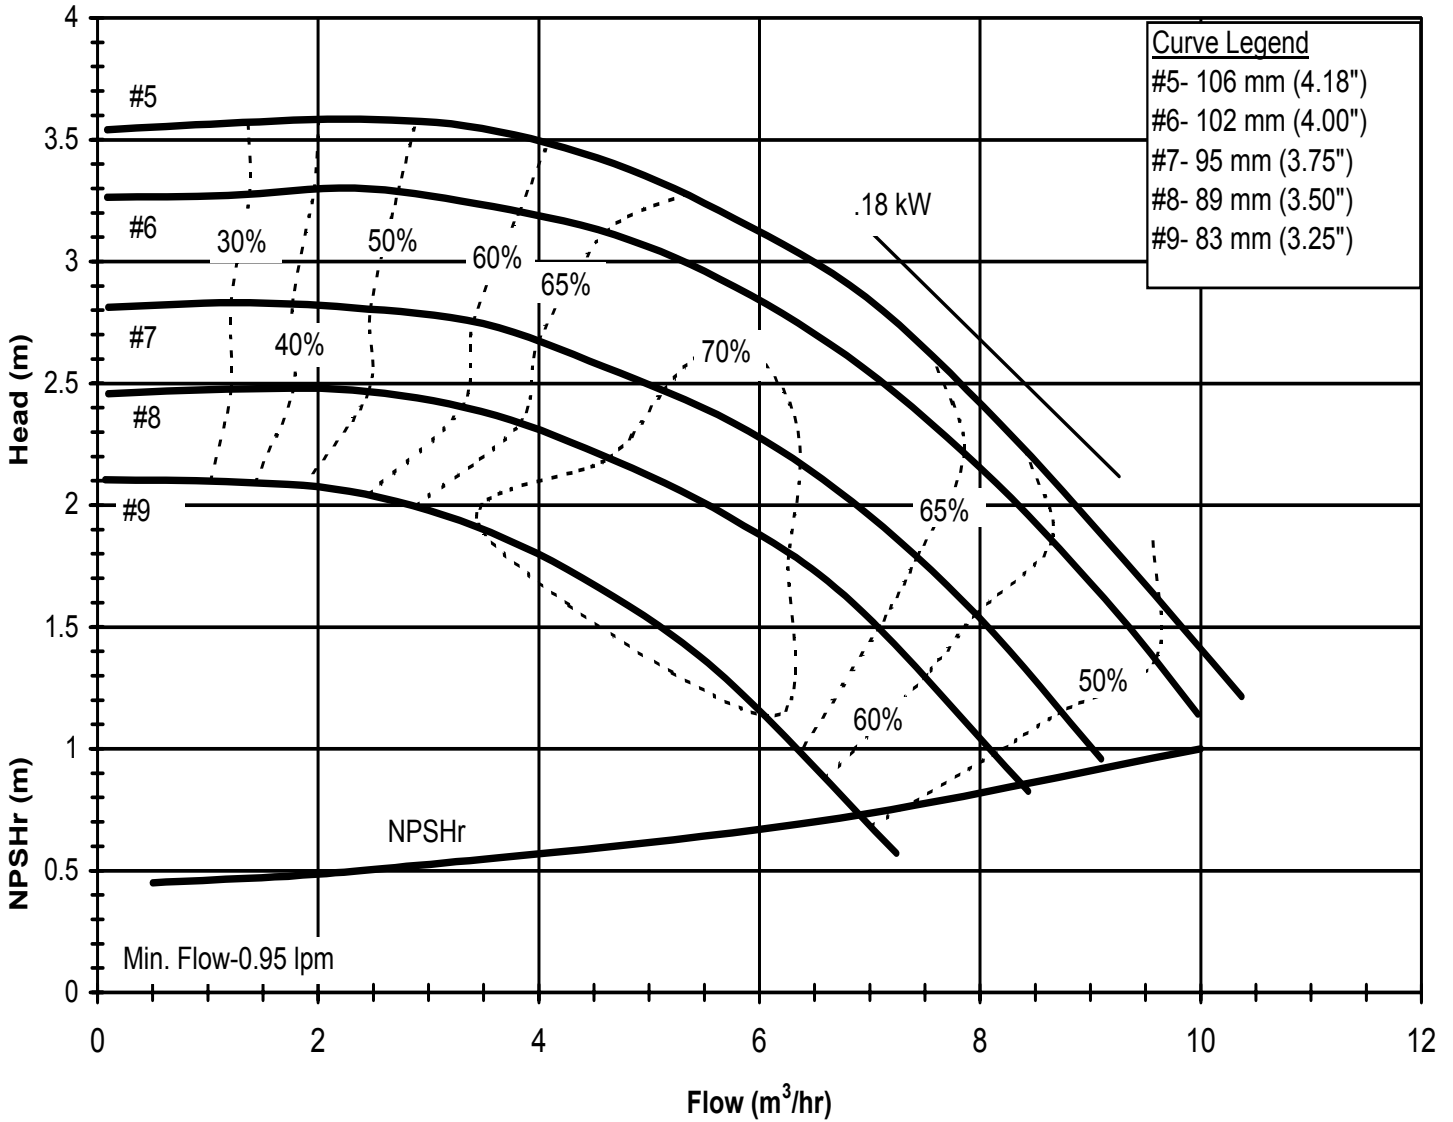

1725 rpm, 60 Hz

Suction: 1 1/2" FNPT

Discharge: 1 1/2" MNPT

DB1060
6017 REV0

Model DB10
2900 rpm, 50 Hz
Suction: 1 1/2" FNPT
Discharge: 1 1/2" MNPT

DB1050
6018 REV 0

Model DB10
1450 rpm, 50 Hz
Suction: 1 1/2" FNPT
Discharge: 1 1/2" MNPT