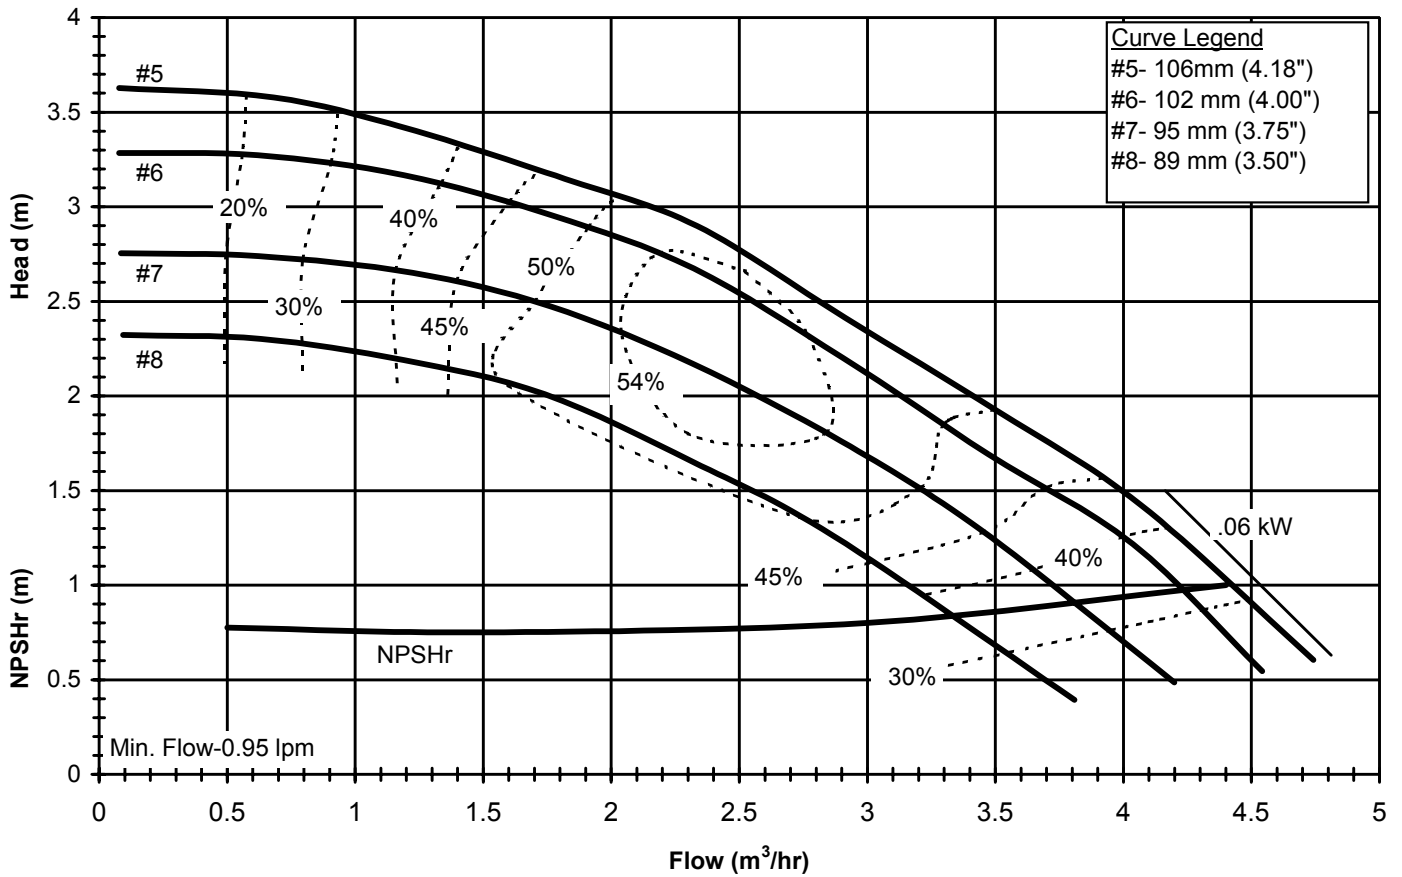

DB6H60
6023 REV 1

Model DB6H
2900 rpm, 50 Hz
Suction: 1" FNPT
Discharge: 1" MNPT

DB6H50
6024 REV0

Model DB6H
1450 rpm, 50 Hz
Suction: 1" FNPT
Discharge: 1" MNPT

DB6H50
6024 REV0

Model DB7

3450 rpm, 60 Hz

Suction: 1 1/2" FNPT