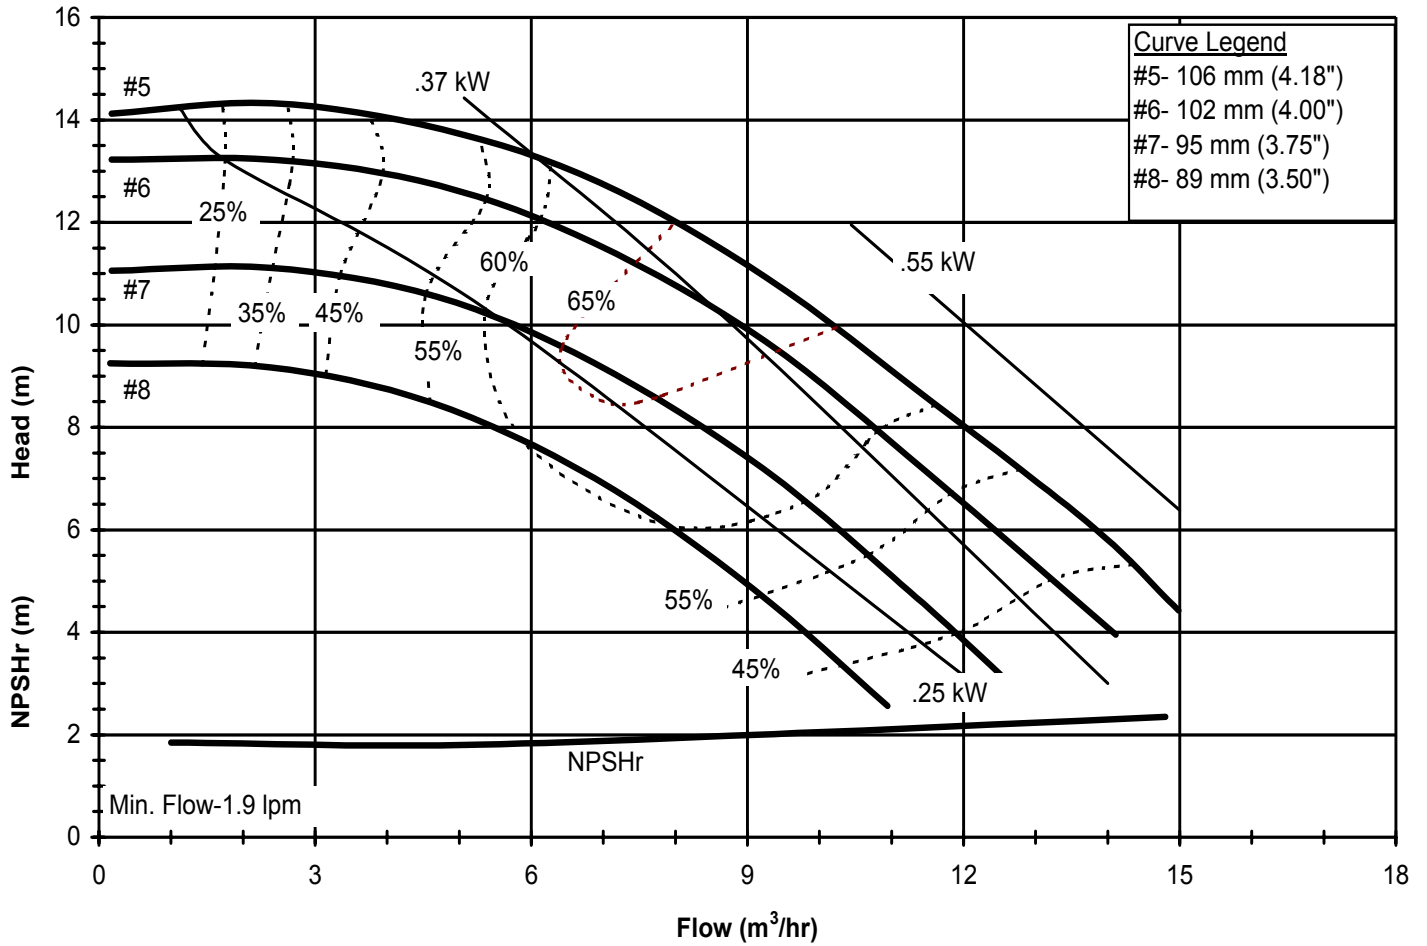

Model DB8

2900 rpm, 50 Hz

Suction: 1 1/2" FNPT

Discharge: 1" MNPT

DB850
6020 REV 0