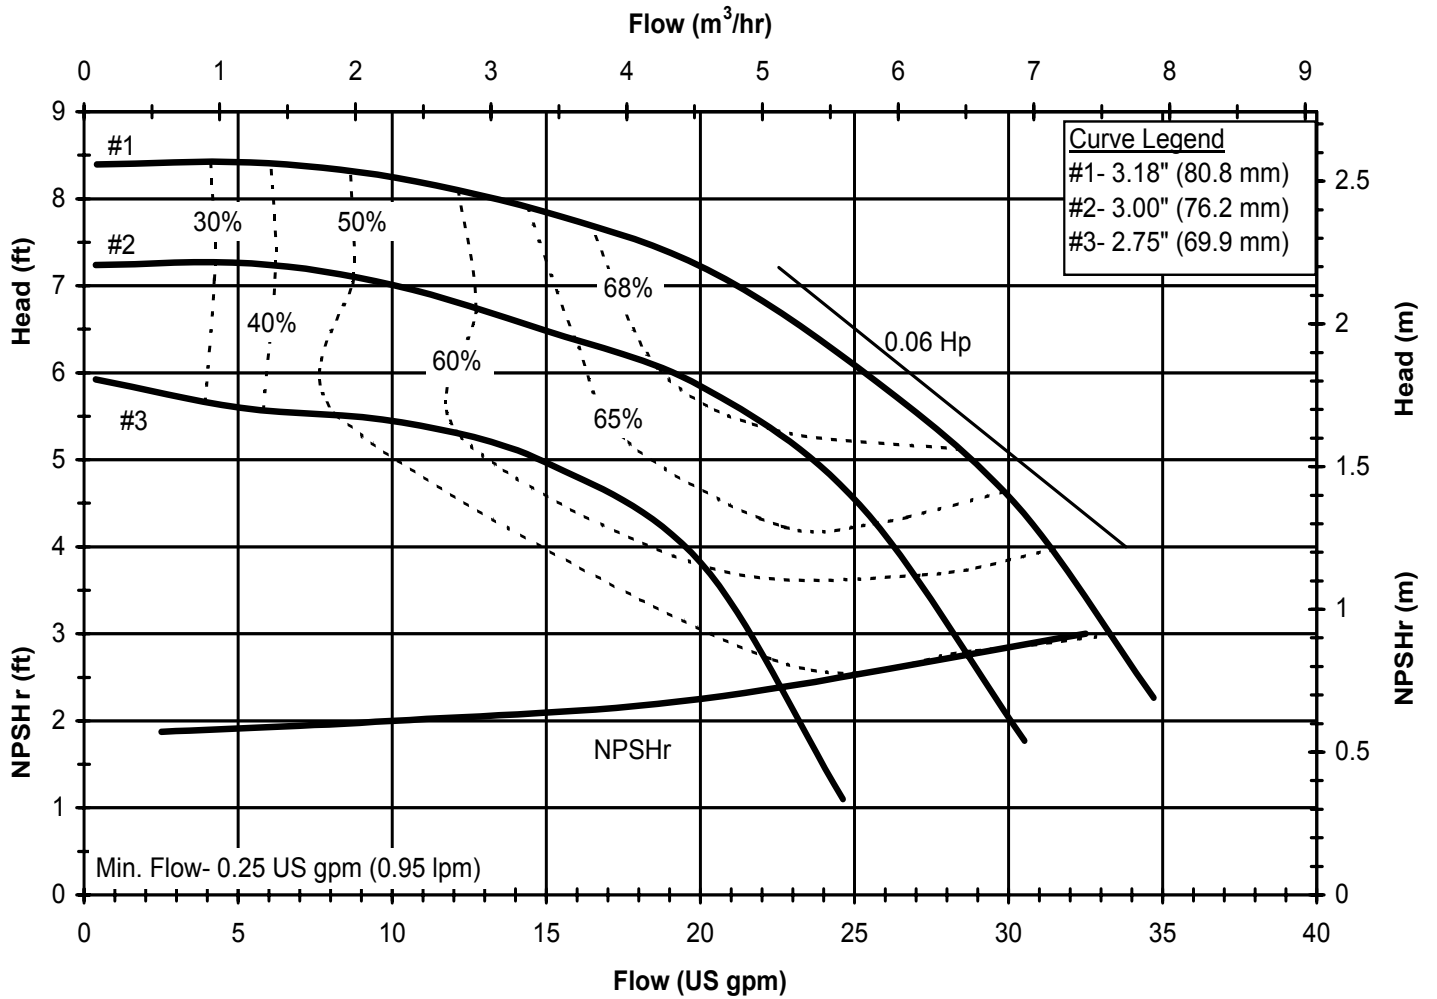

Discharge: 1 1/2" MNPT

DB760
6021 REV 0

Model DB7

1725 rpm, 60 Hz

Suction: 1 1/2" FNPT

Discharge: 1 1/2" MNPT

DB760
6021 REV 1

Model DB7
2900 rpm, 50 Hz
Suction: 1 1/2" FNPT
Discharge: 1 1/2" MNPT