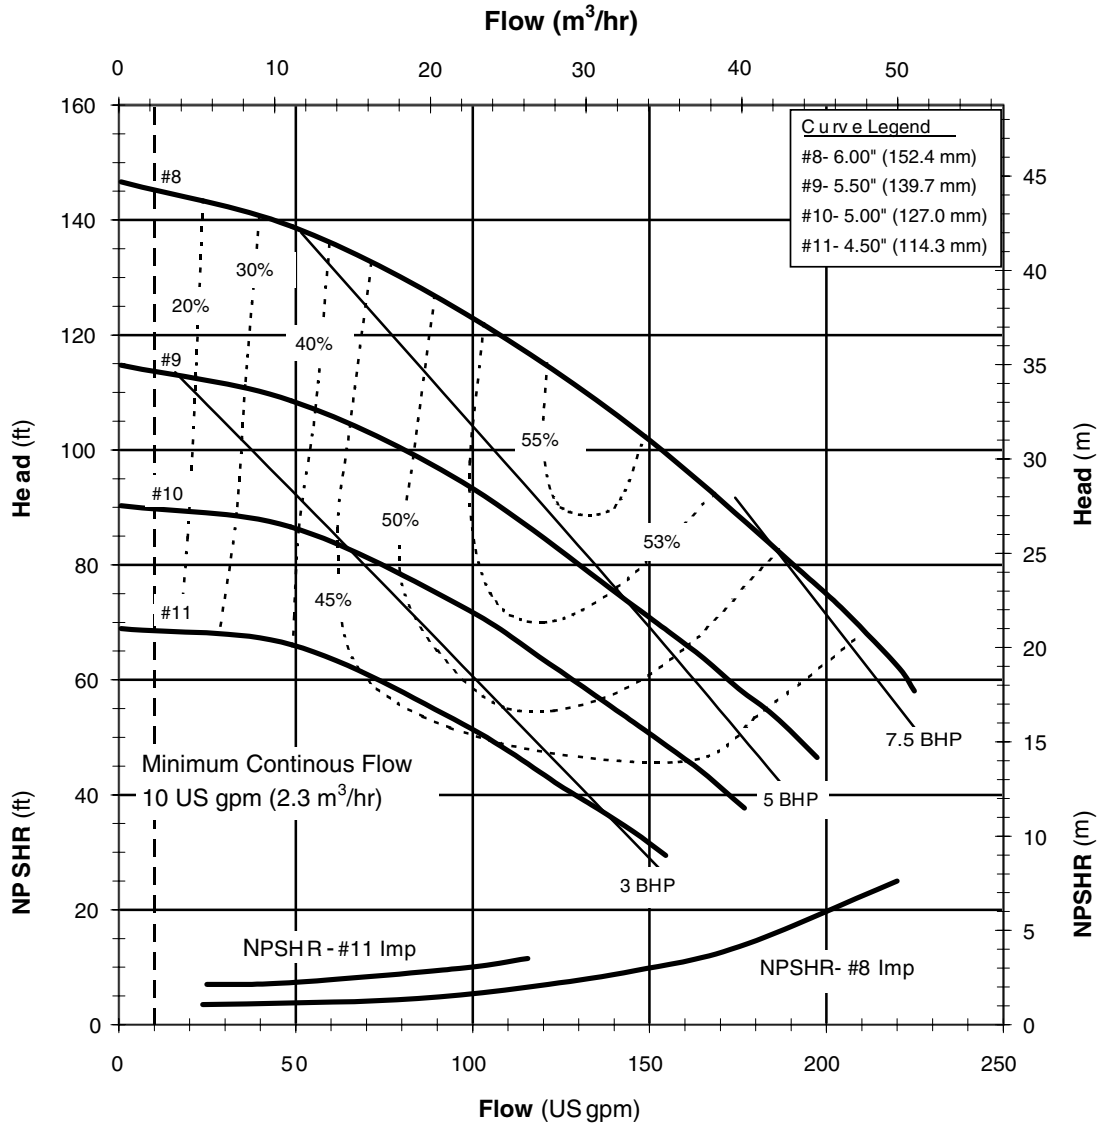

DB 22504C
6031 REVO

Model DB22 - Open Impeller

3450 rpm, 60 Hz

Suction: 2" FNPT

Discharge: 2" MNPT

Model DB22 - Open Impeller

1725 rpm, 60 Hz

Suction: 2" FNPT

Discharge: 2" MNPT

Model DB22 - Open Impeller

2900 rpm, 50 Hz

Suction: 2" FNPT

Discharge: 2" MNPT

DB225020
6034 REV 0

Model DB22 - Open Impeller
1450 rpm, 50 Hz
Suction: 2" FNPT
Discharge: 2" MNPT

DB225040
6035 REV 0