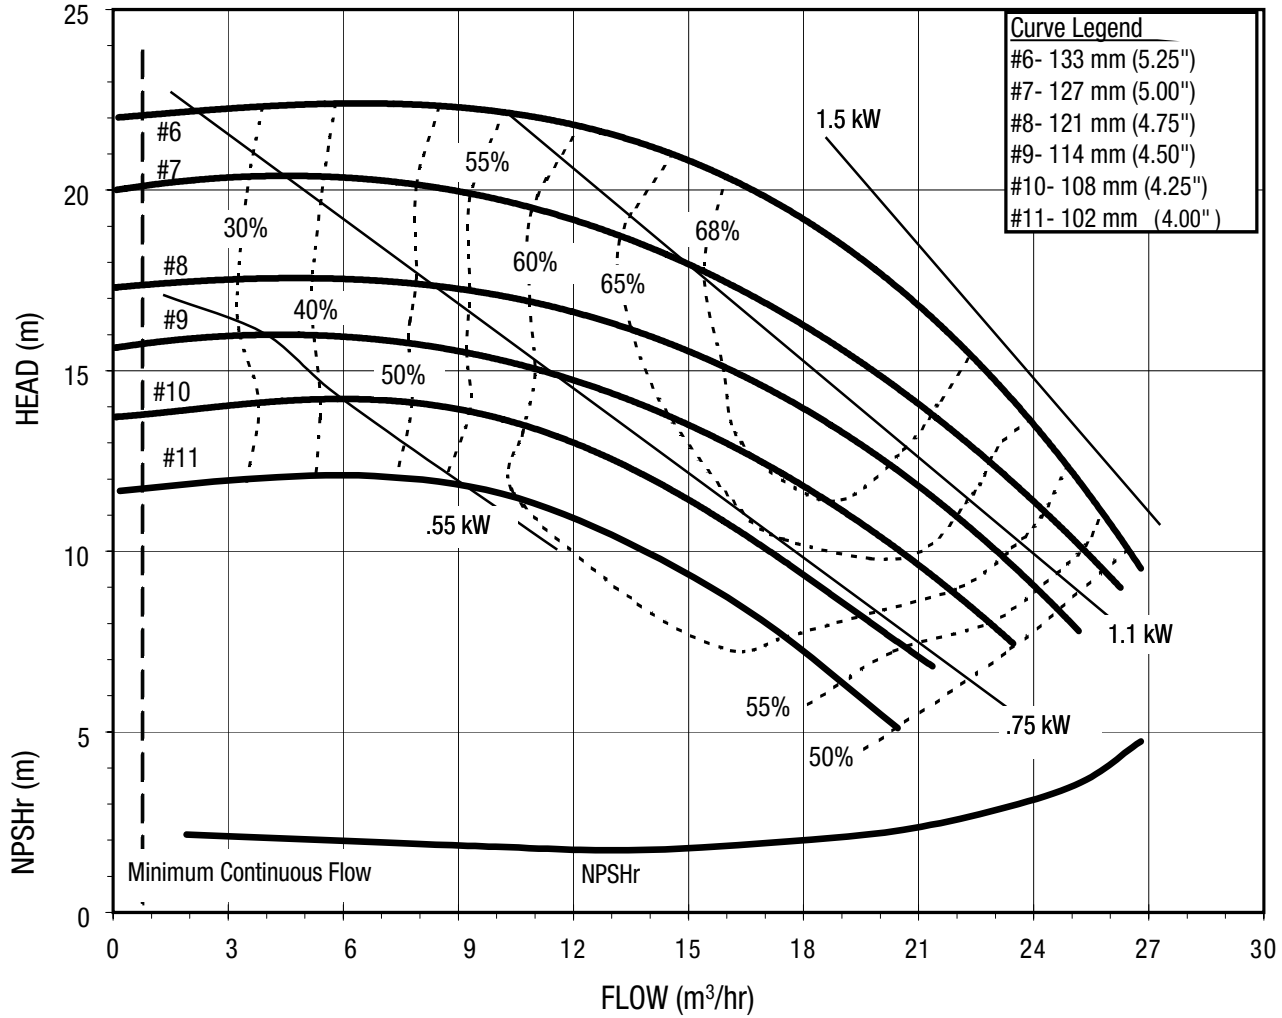

DB1050
6018 REV 0

Model DB11
3450 rpm, 60 Hz
Suction: 2" FNPT
Discharge: 1 1/2" MNPT

DB1160
6001 Rev 0

Model DB11
1725 rpm, 60 Hz
Suction: 2" FNPT
Discharge: 1 1/2" MNPT

DB1160
6001 Rev 0

Model DB11
2900 rpm, 50 Hz
Suction: 2" FNPT
Discharge: 1 1/2" MNPT