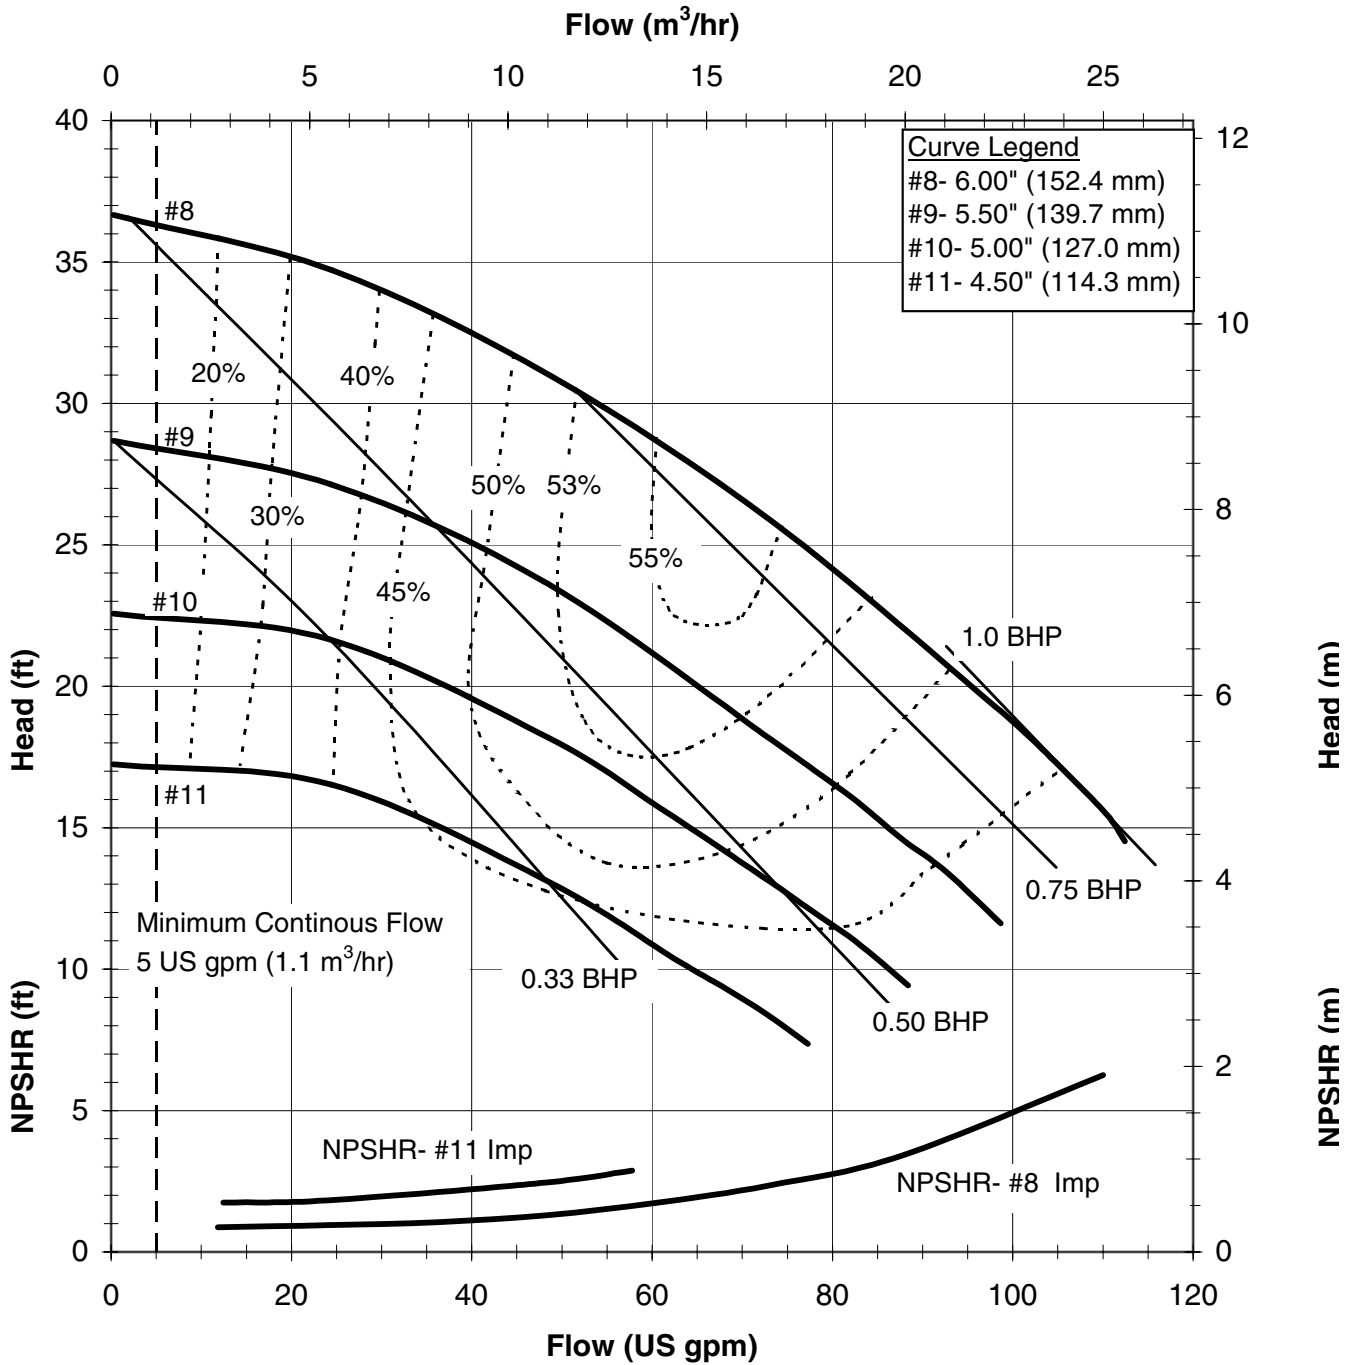

Model DB22 - Open Impeller

1725 rpm, 60 Hz

Suction: 2" FNPT

Discharge: 2" MNPT