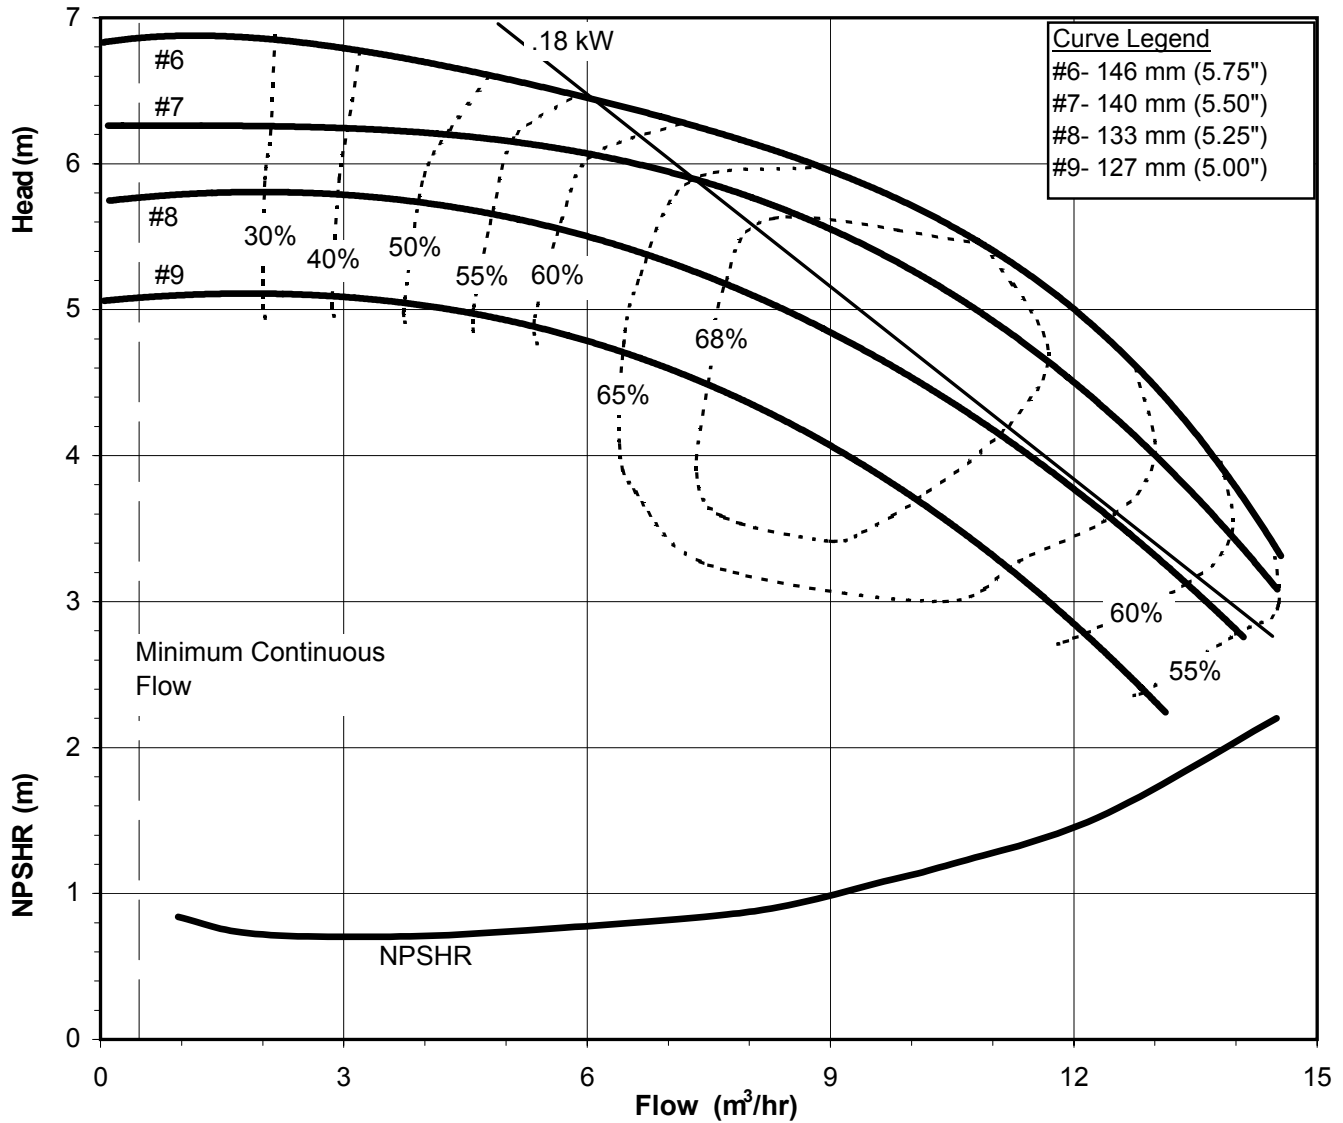

Model DB15
1725 rpm, 60 Hz
Suction: 2" FNPT
Discharge: 1 1/2" MNPT

DB1560
6003 Rev 0

Model DB15
2900 rpm, 50 Hz
Suction: 2" FNPT
Discharge: 1 1/2" MNPT

DB 1550
6004 REVO

Model DB15
1450 rpm, 50 Hz
Suction: 2" FNPT
Discharge: 1 1/2" MNPT