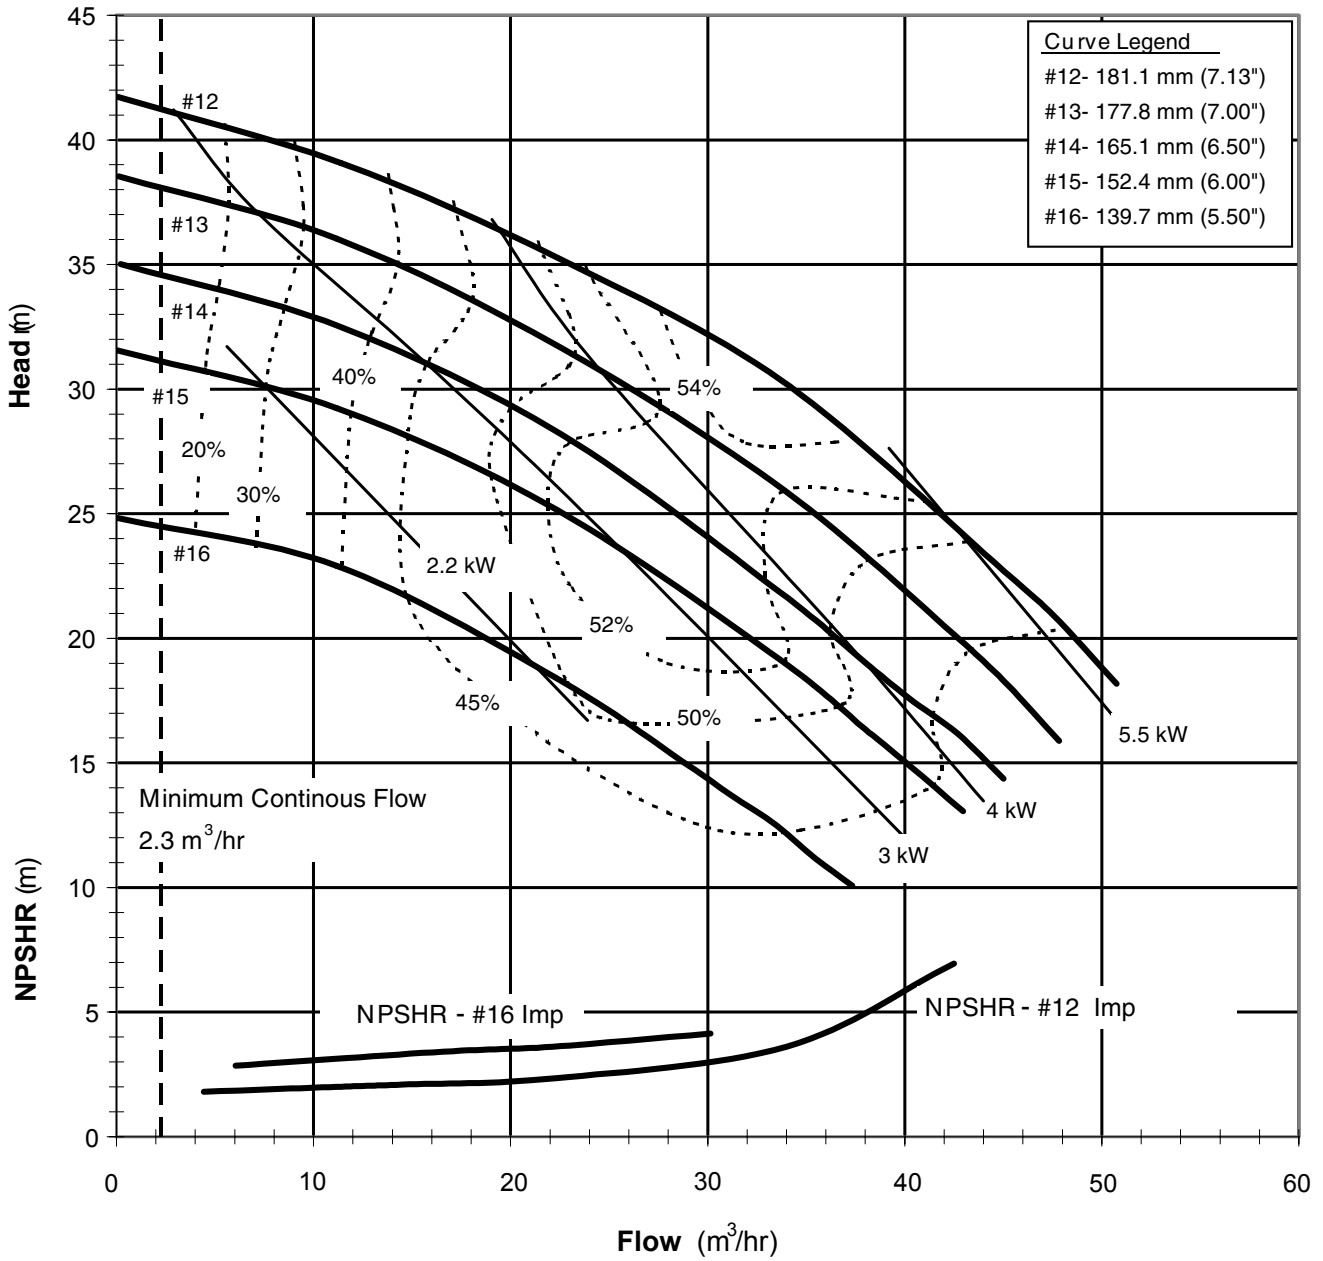

Discharge: 2" MNPT

Model DB22 - Open Impeller

2900 rpm, 50 Hz

Suction: 2" FNPT

Discharge: 2" MNPT

DB225020
6034 REV 0

Model DB22 - Open Impeller
1450 rpm, 50 Hz
Suction: 2" FNPT
Discharge: 2" MNPT

DB225040
6035 REV 0