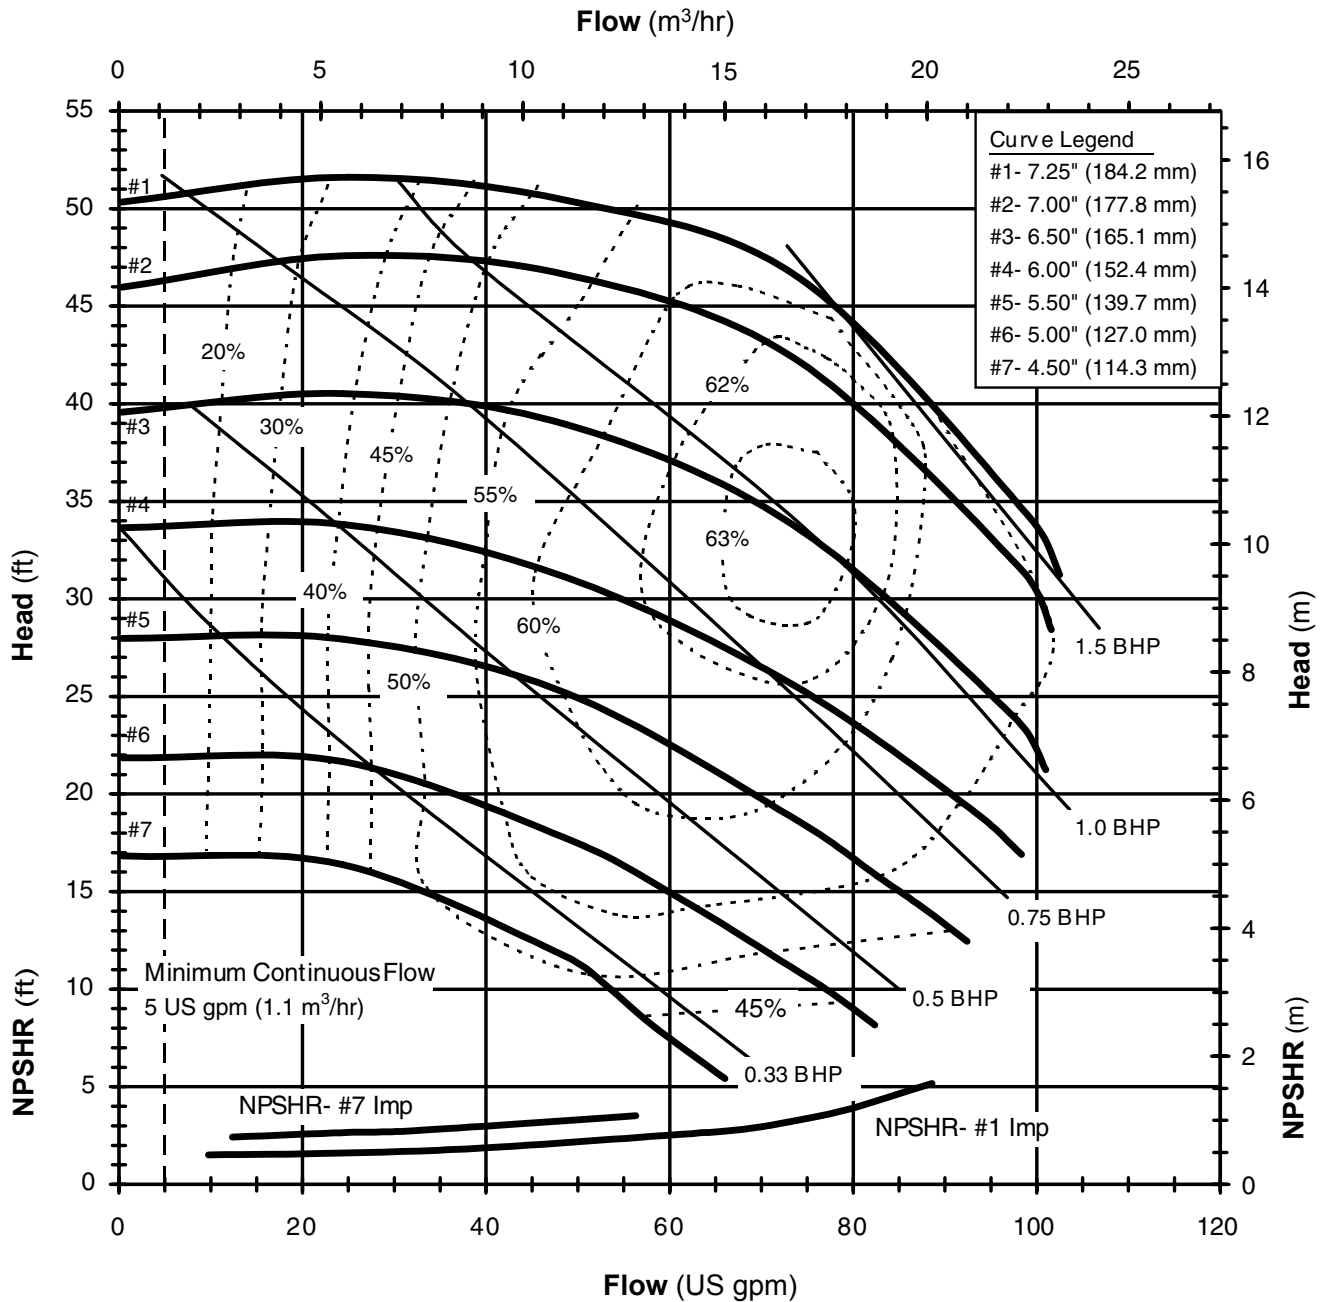

DB 1550
6004 REV0

Model DB22- Closed Impeller
3450 rpm, 60 Hz
Suction: 2" FNPT
Discharge: 2" MNPT

DB 22602C
6028 REV0

Model DB22 - Closed Impeller
1725 rpm, 60 Hz
Suction: 2" FNPT
Discharge: 2" MNPT

DB 22604C
6029 REV0