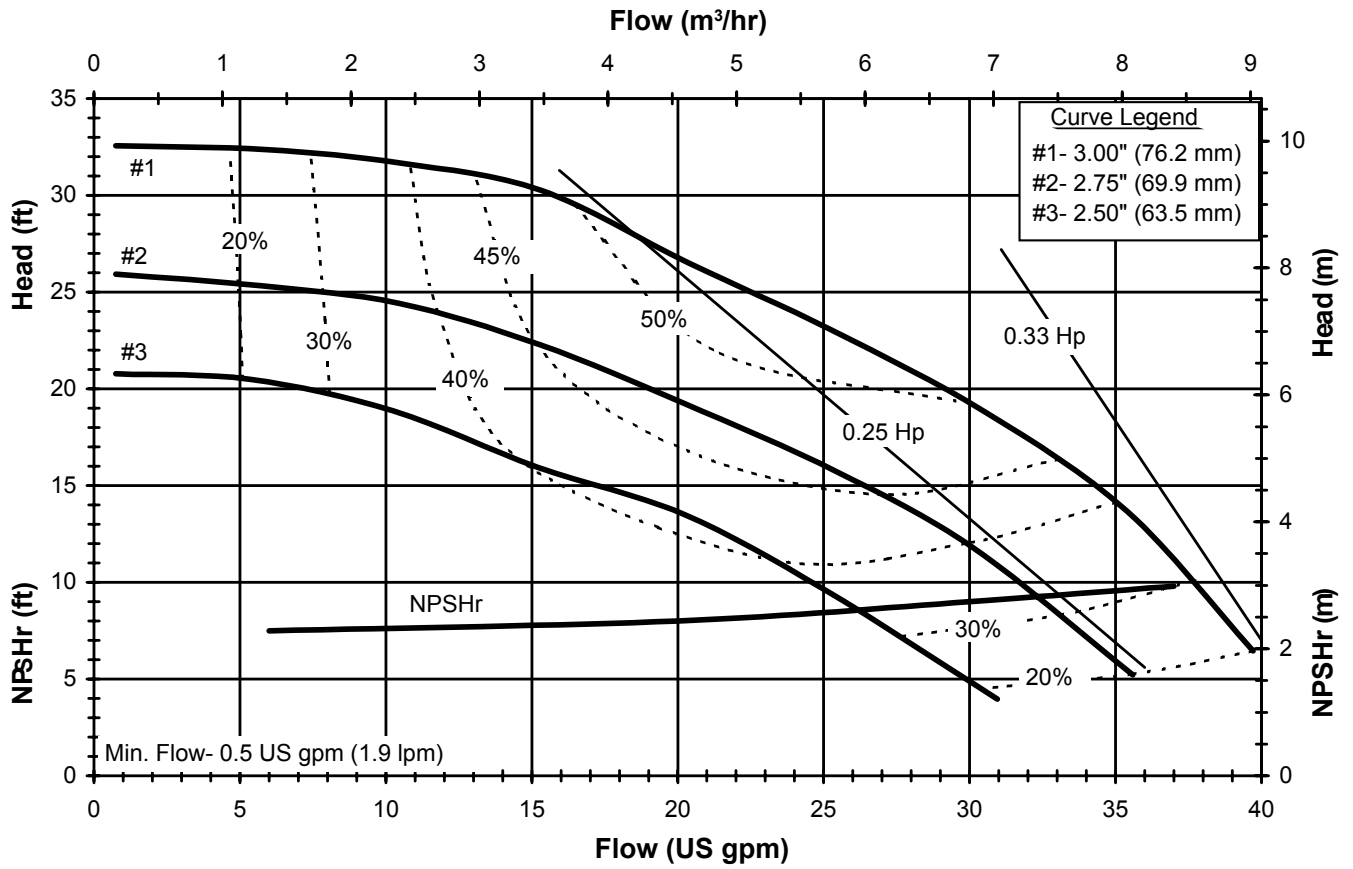

Model DB6
3450 rpm, 60 Hz
Suction: 1" FNPT
Discharge: 1" MNPT

DB660
6025 REV 0