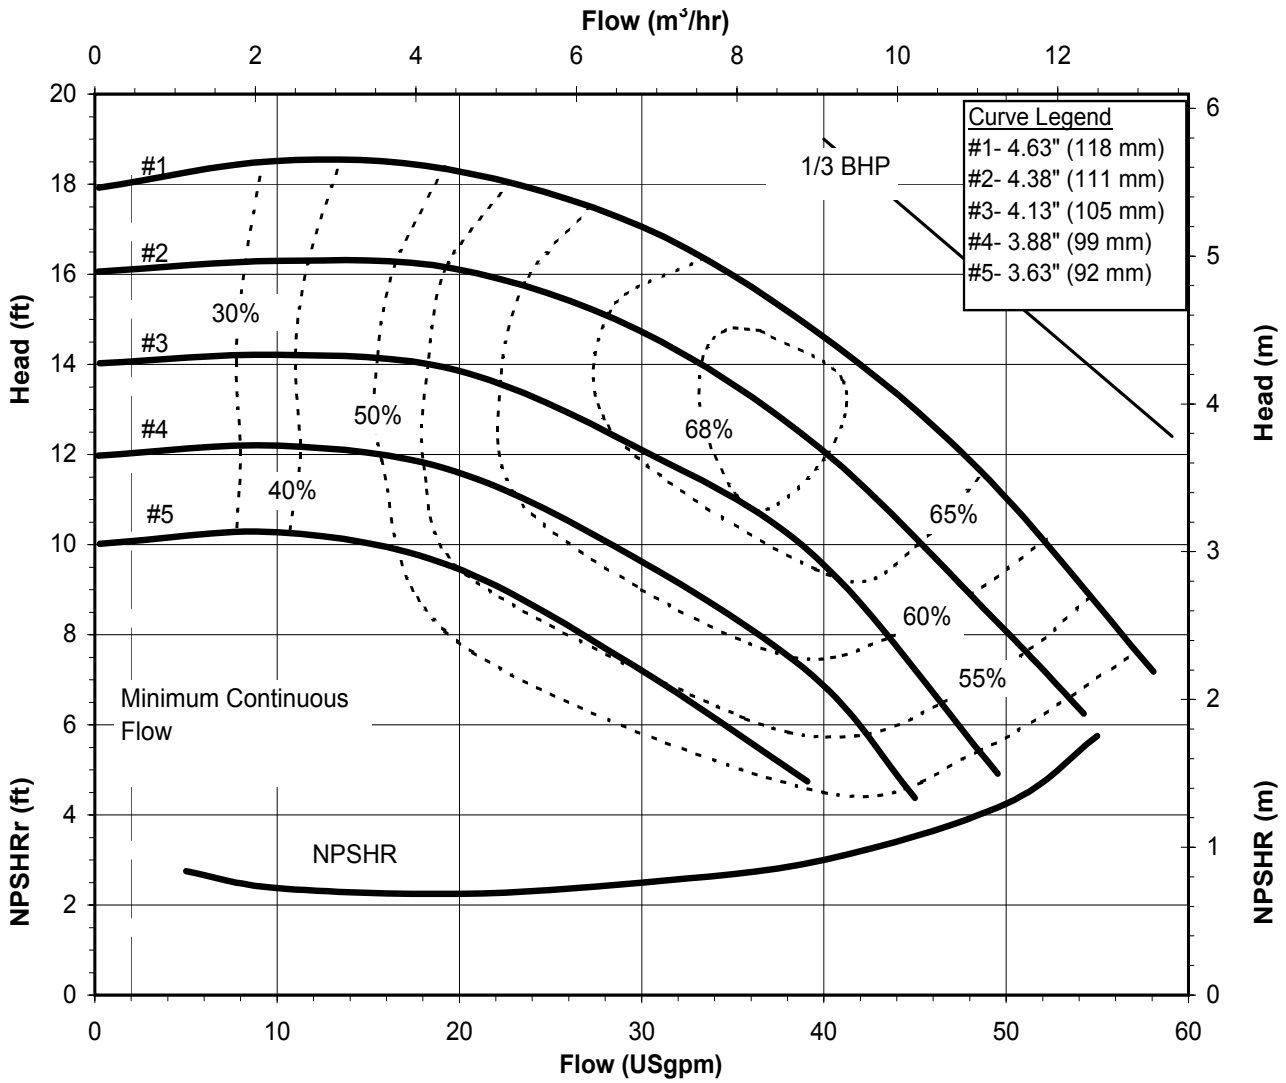

DB1050
6018 REV 0

Model DB11
3450 rpm, 60 Hz
Suction: 2" FNPT
Discharge: 1 1/2" MNPT

DB1160
6001 Rev 0

Model DB11
1725 rpm, 60 Hz
Suction: 2" FNPT
Discharge: 1 1/2" MNPT

DB1160
6001 Rev 0

Model DB11
2900 rpm, 50 Hz
Suction: 2" FNPT
Discharge: 1 1/2" MNPT