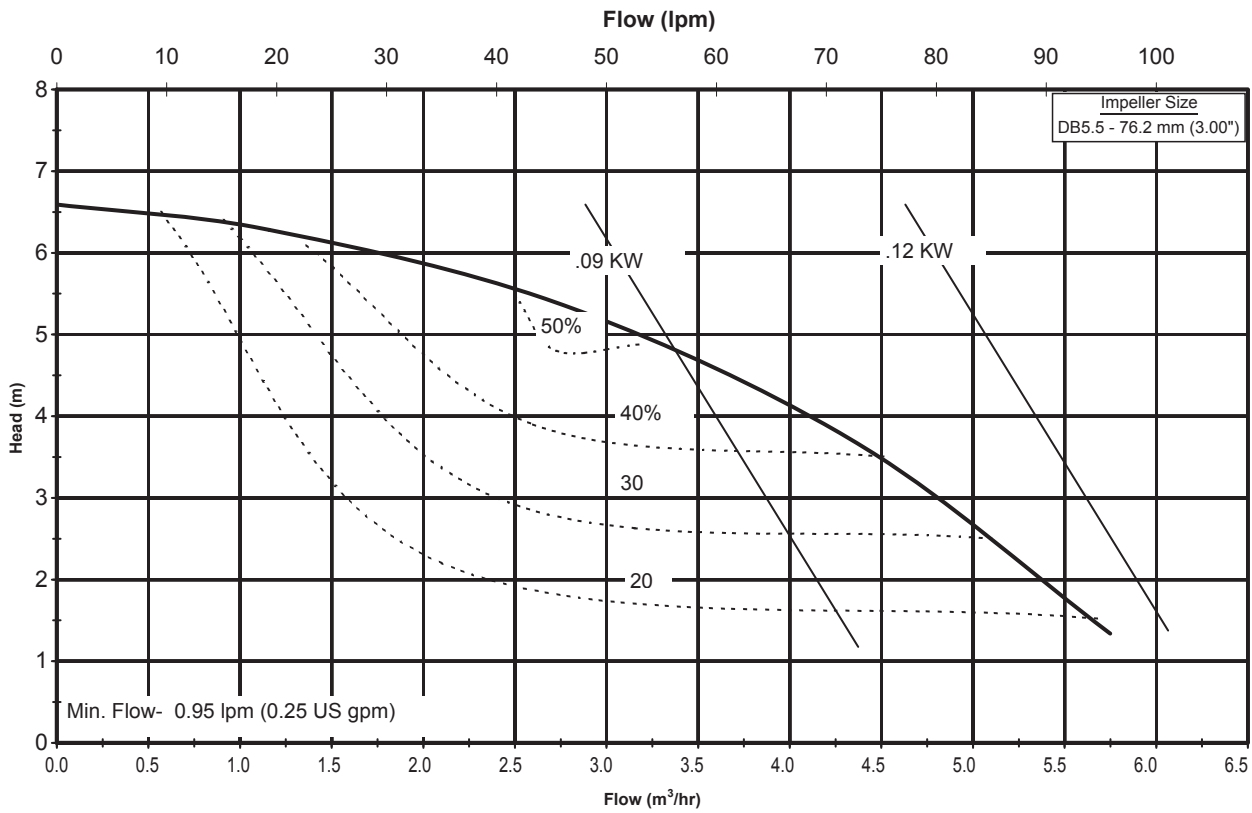

Model DB3, 4, 5
2900 rpm, 50 Hz
Suction: 1" FNPT
Discharge: 1/2" MNPT

DB345-5060
6061 REV 0

Model DB5.5
3450 rpm, 60 Hz
Suction: 1" FNPT
Discharge: 3/4" MNPT

Model DB5.5
2900 rpm, 50 Hz
Suction: 1" FNPT
Discharge: 3/4" MNPT