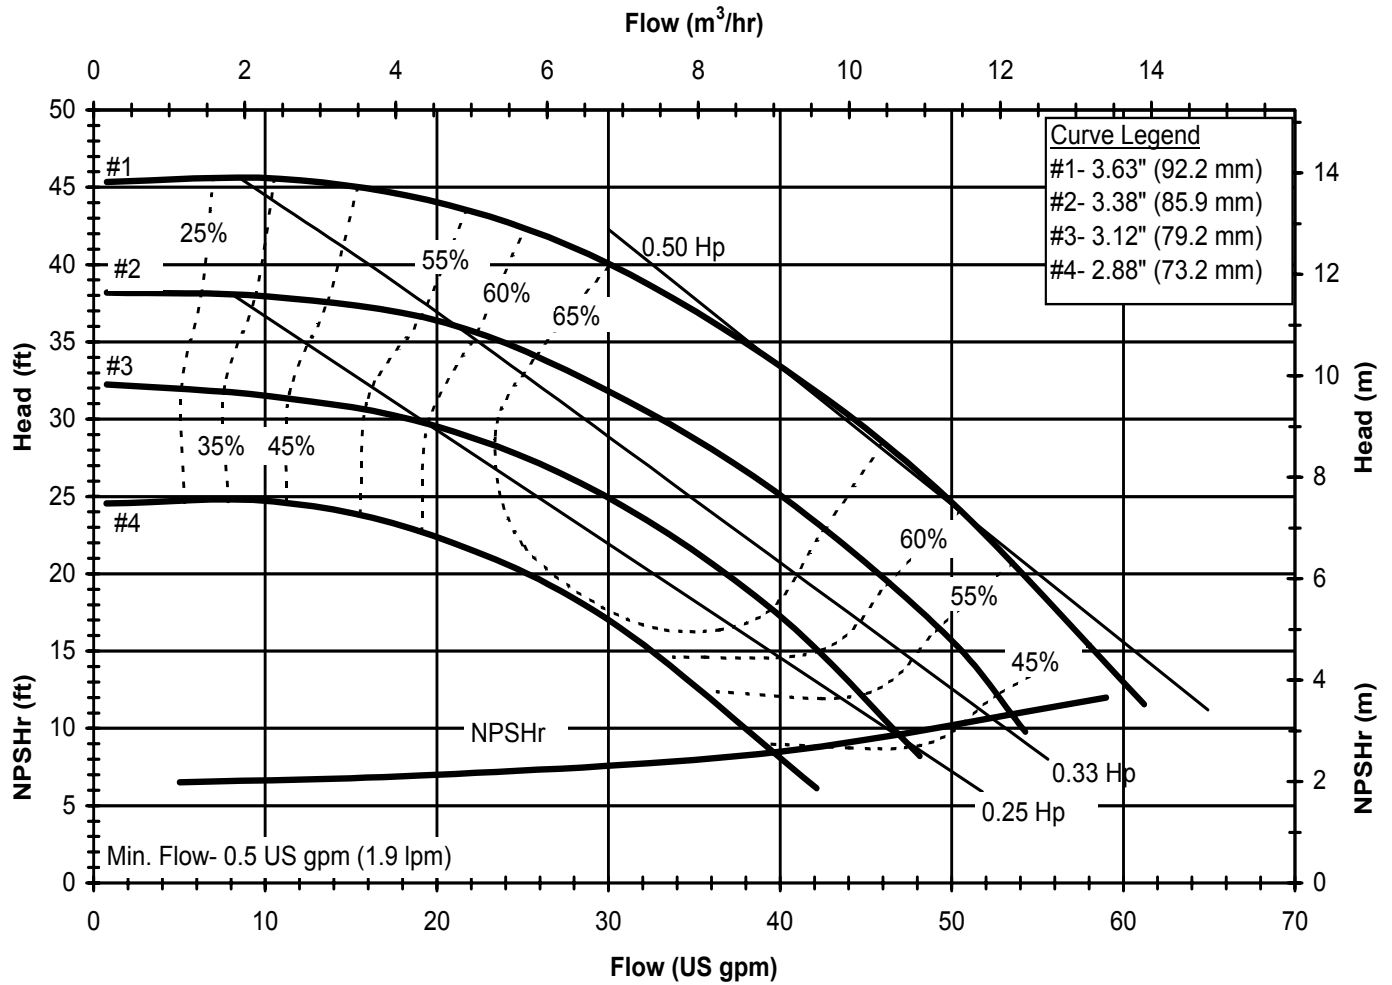

Model DB8

3450 rpm, 60 Hz

Suction: 1 1/2" FNPT

Discharge: 1" MNPT

DB860

6019 REV 0