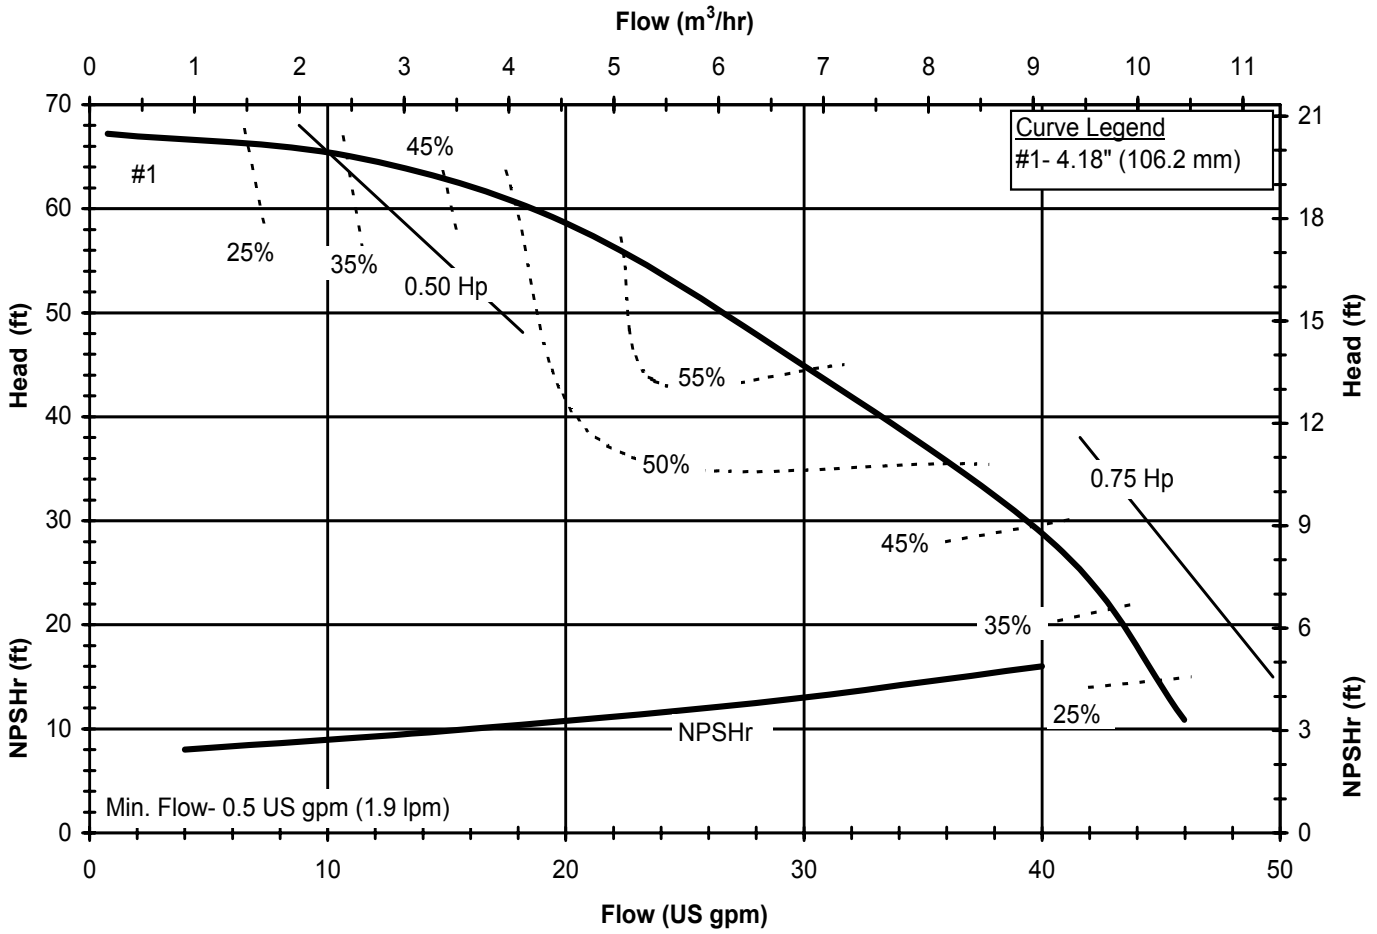

Suction: 1 1/2" FNPT

Discharge: 1" MNPT

DB850
6020 REV 0

Model DB8
1450 rpm, 50 Hz
Suction: 1 1/2" FNPT
Discharge: 1" MNPT

DB850
6020 REV 0

Model DB9
3450 rpm, 60 Hz
Suction: 1" FNPT
Discharge: 1" MNPT

DB960
6027 REV 0