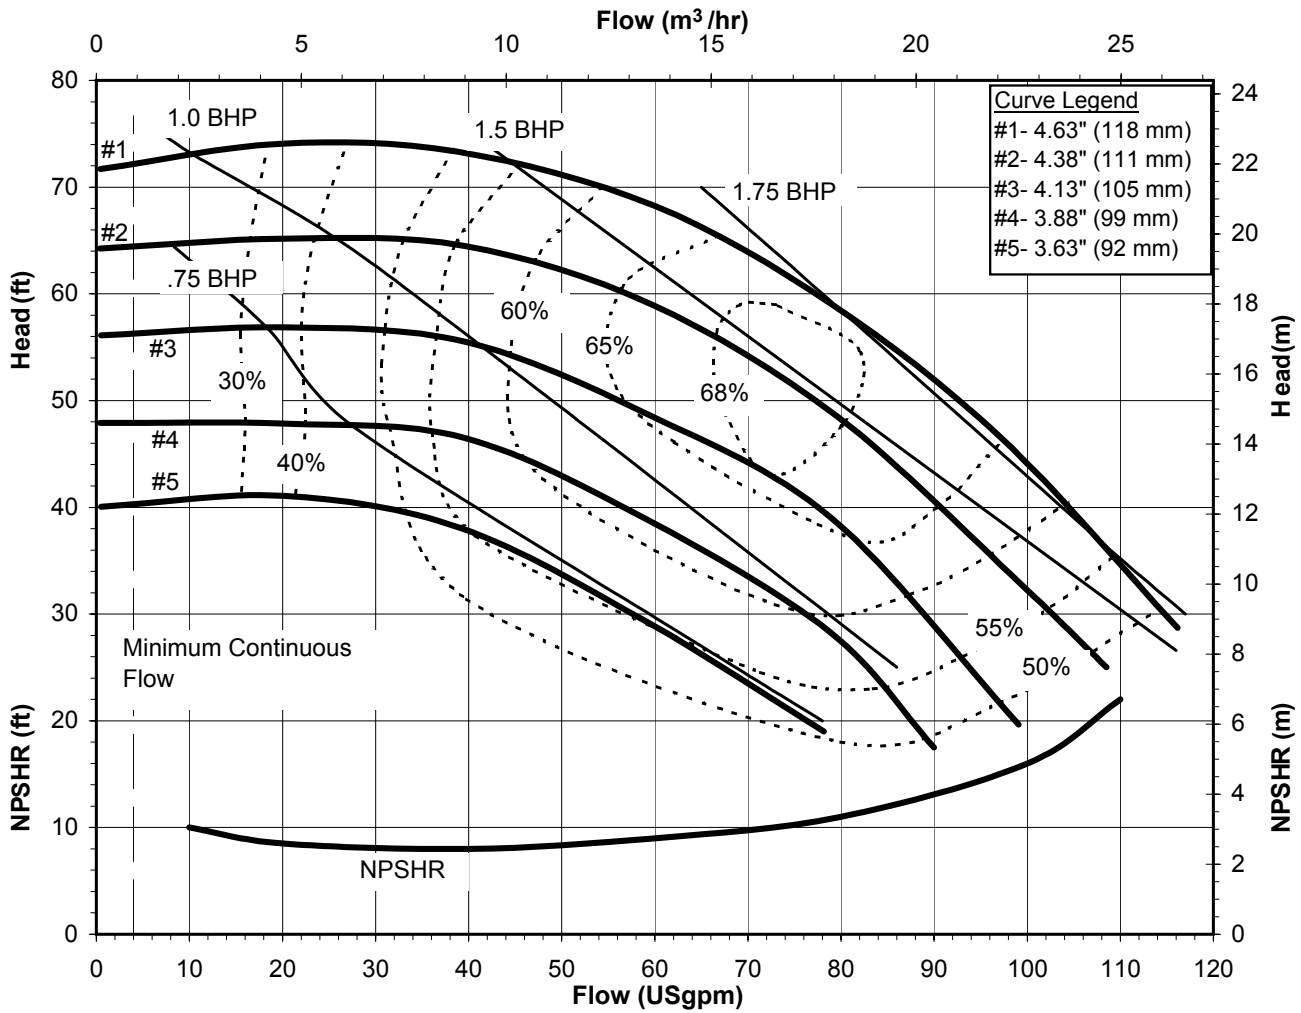

Model DB11
3450 rpm, 60 Hz
Suction: 2" FNPT
Discharge: 1 1/2" MNPT

DB1160
6001 Rev 0