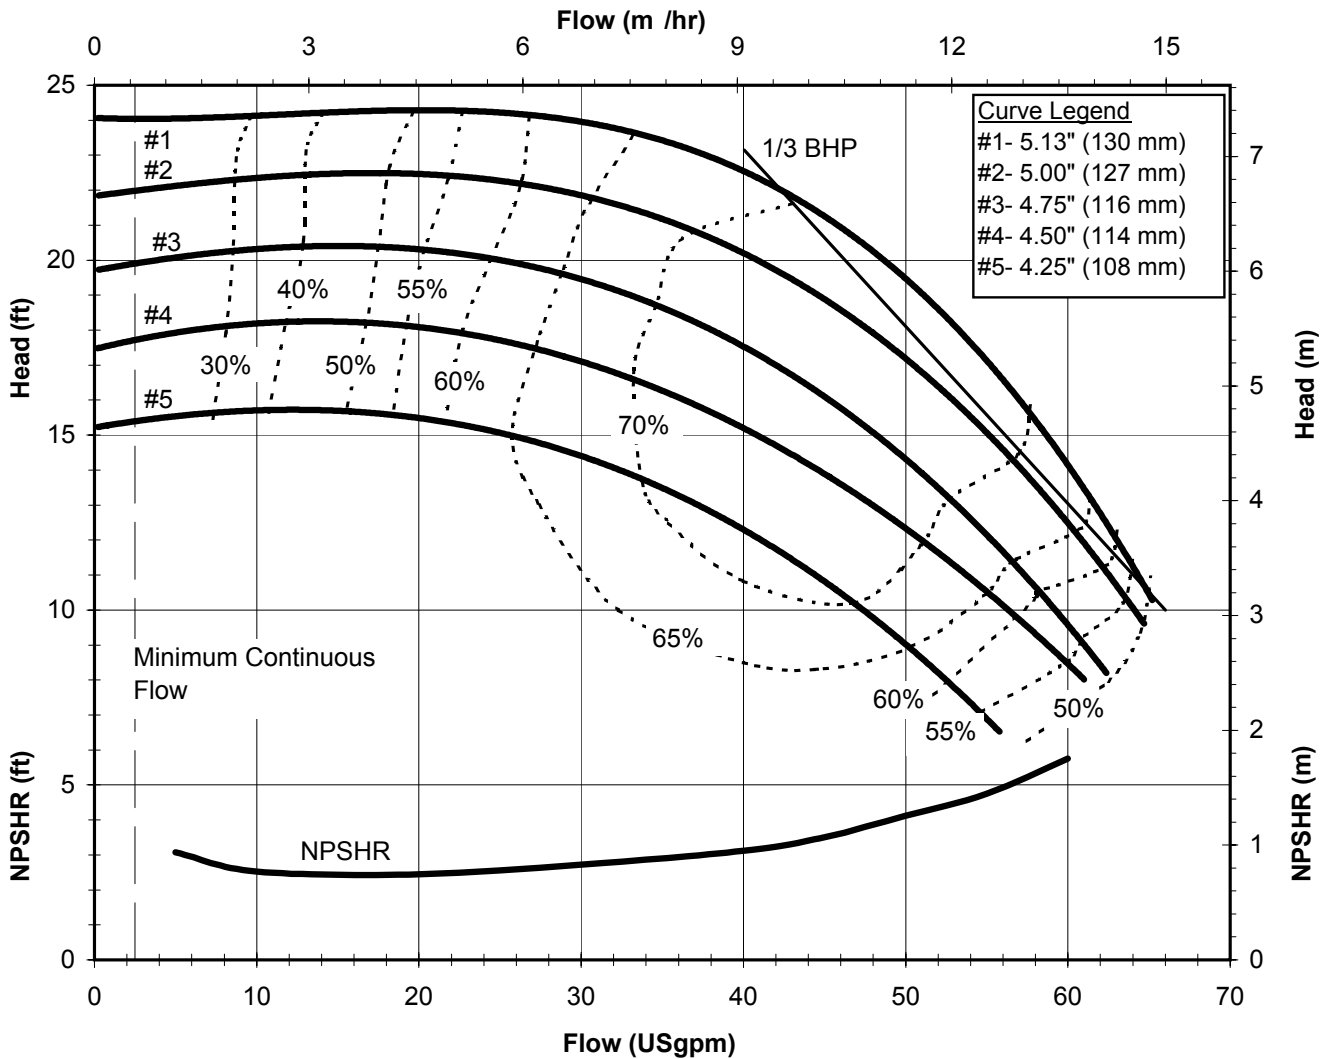

Model DB15
1725 rpm, 60 Hz
Suction: 2" FNPT
Discharge: 1 1/2" MNPT

DB1560
6003 Rev 0