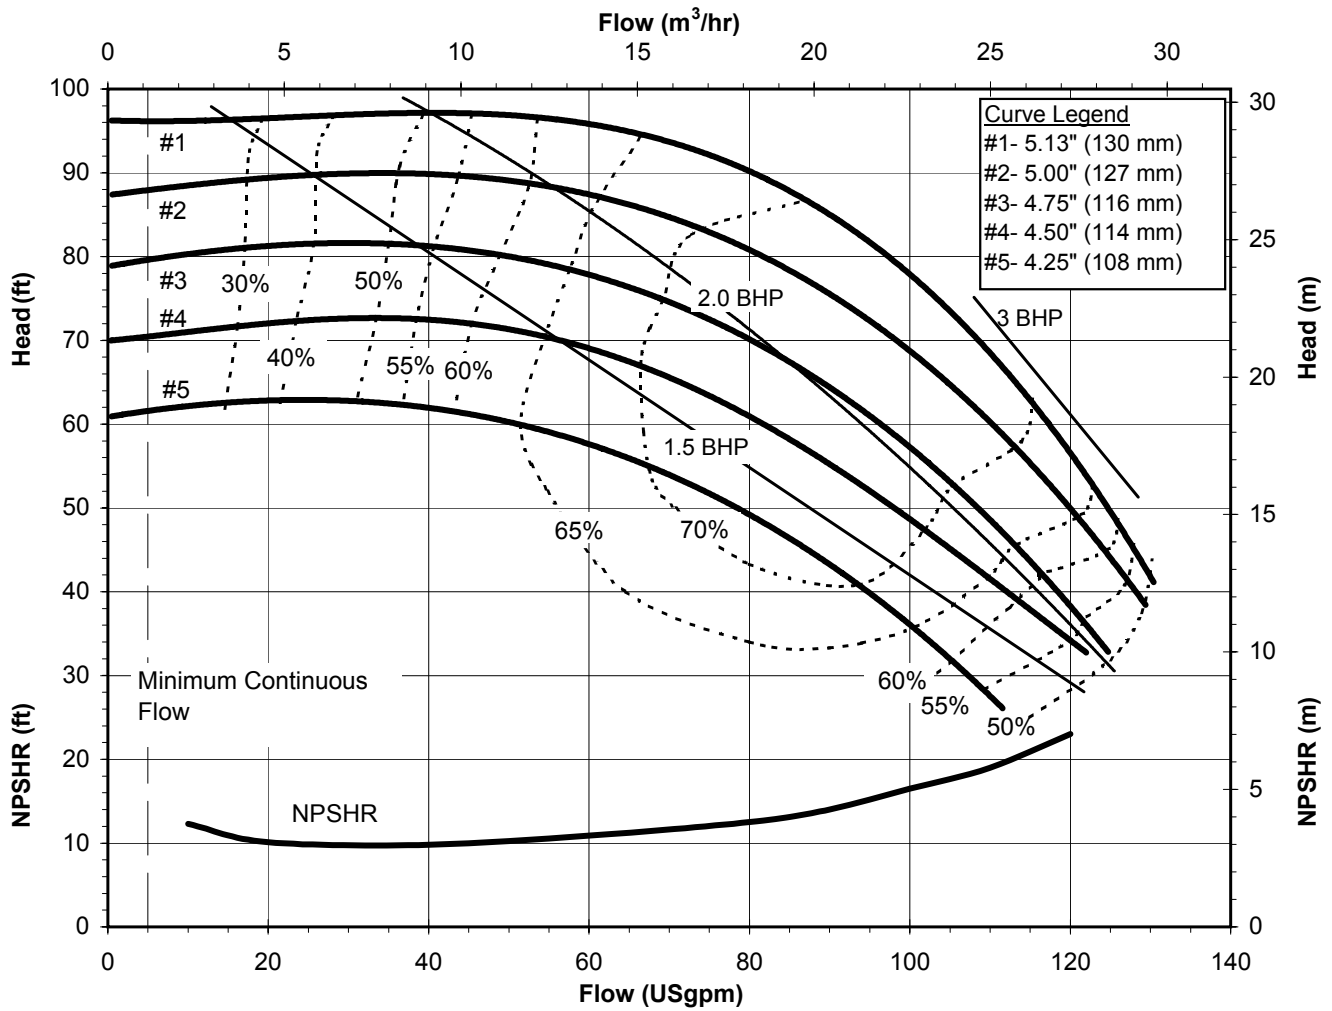

DB1150
6002 Rev 1

Model DB11

1450 rpm, 50 Hz

Suction: 2" FNPT

Discharge: 1 1/2" MNPT

DB1150
6002 Rev 0

Model DB15
3450 rpm, 60 Hz
Suction: 2" FNPT
Discharge: 1 1/2" MNPT

DB1560
6003 Rev 0