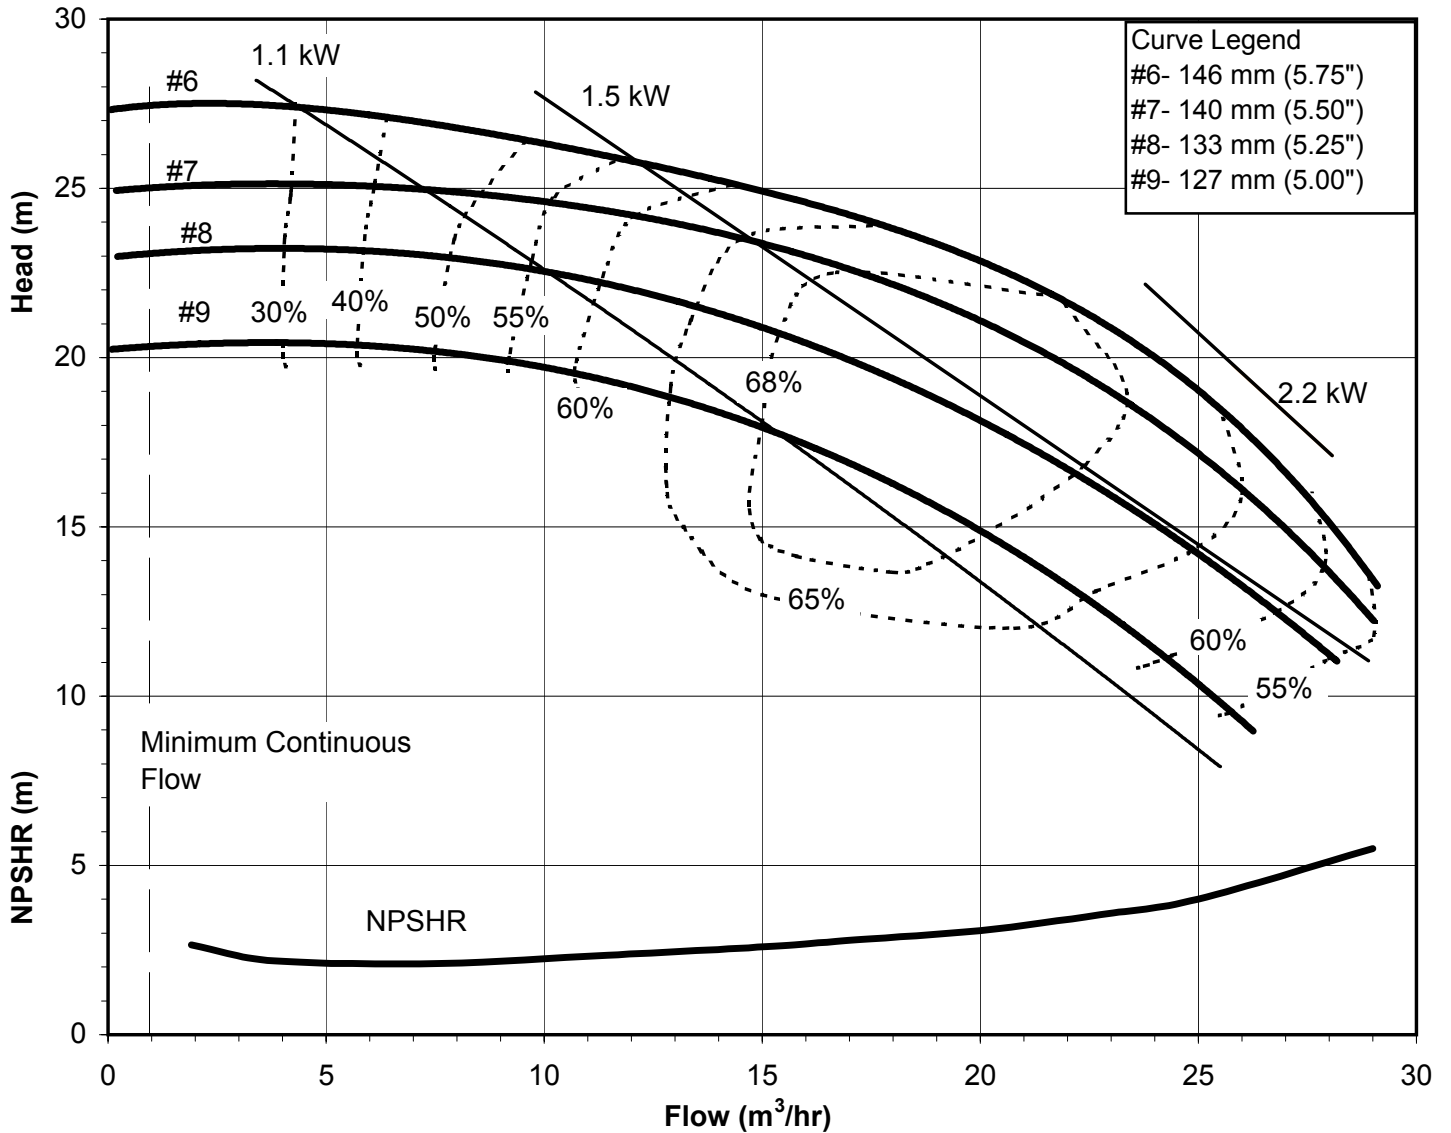

Model DB15
2900 rpm, 50 Hz
Suction: 2" FNPT
Discharge: 1 1/2" MNPT

DB 1550
6004 REVO