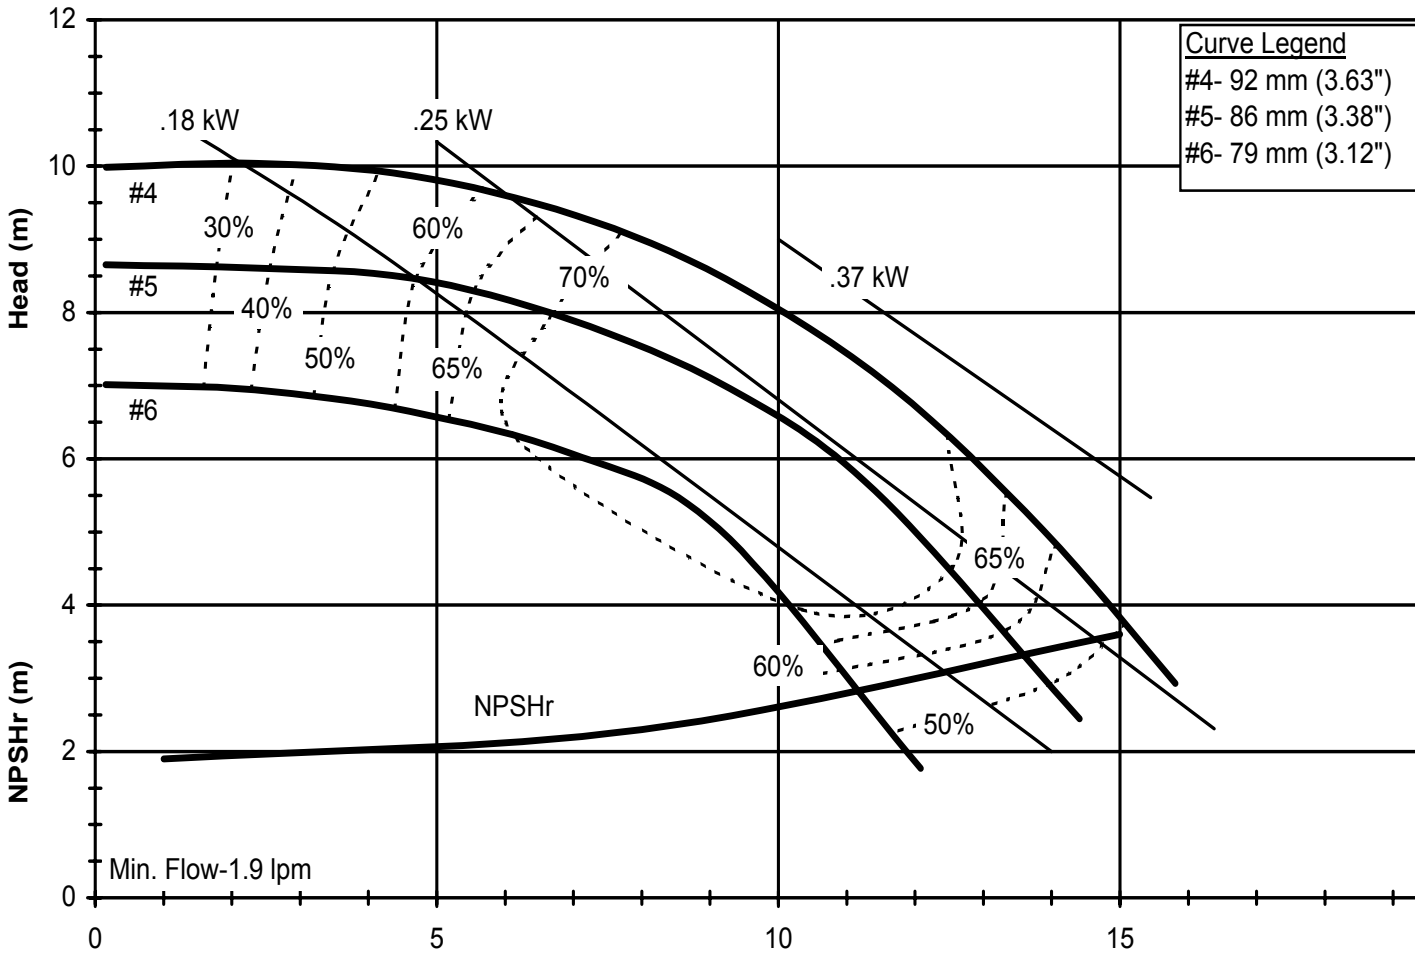

Discharge: 1 1/2" MNPT

DB760
6021 REV 0

Model DB7

1725 rpm, 60 Hz

Suction: 1 1/2" FNPT

Discharge: 1 1/2" MNPT

DB760
6021 REV 1

Model DB7
2900 rpm, 50 Hz
Suction: 1 1/2" FNPT
Discharge: 1 1/2" MNPT