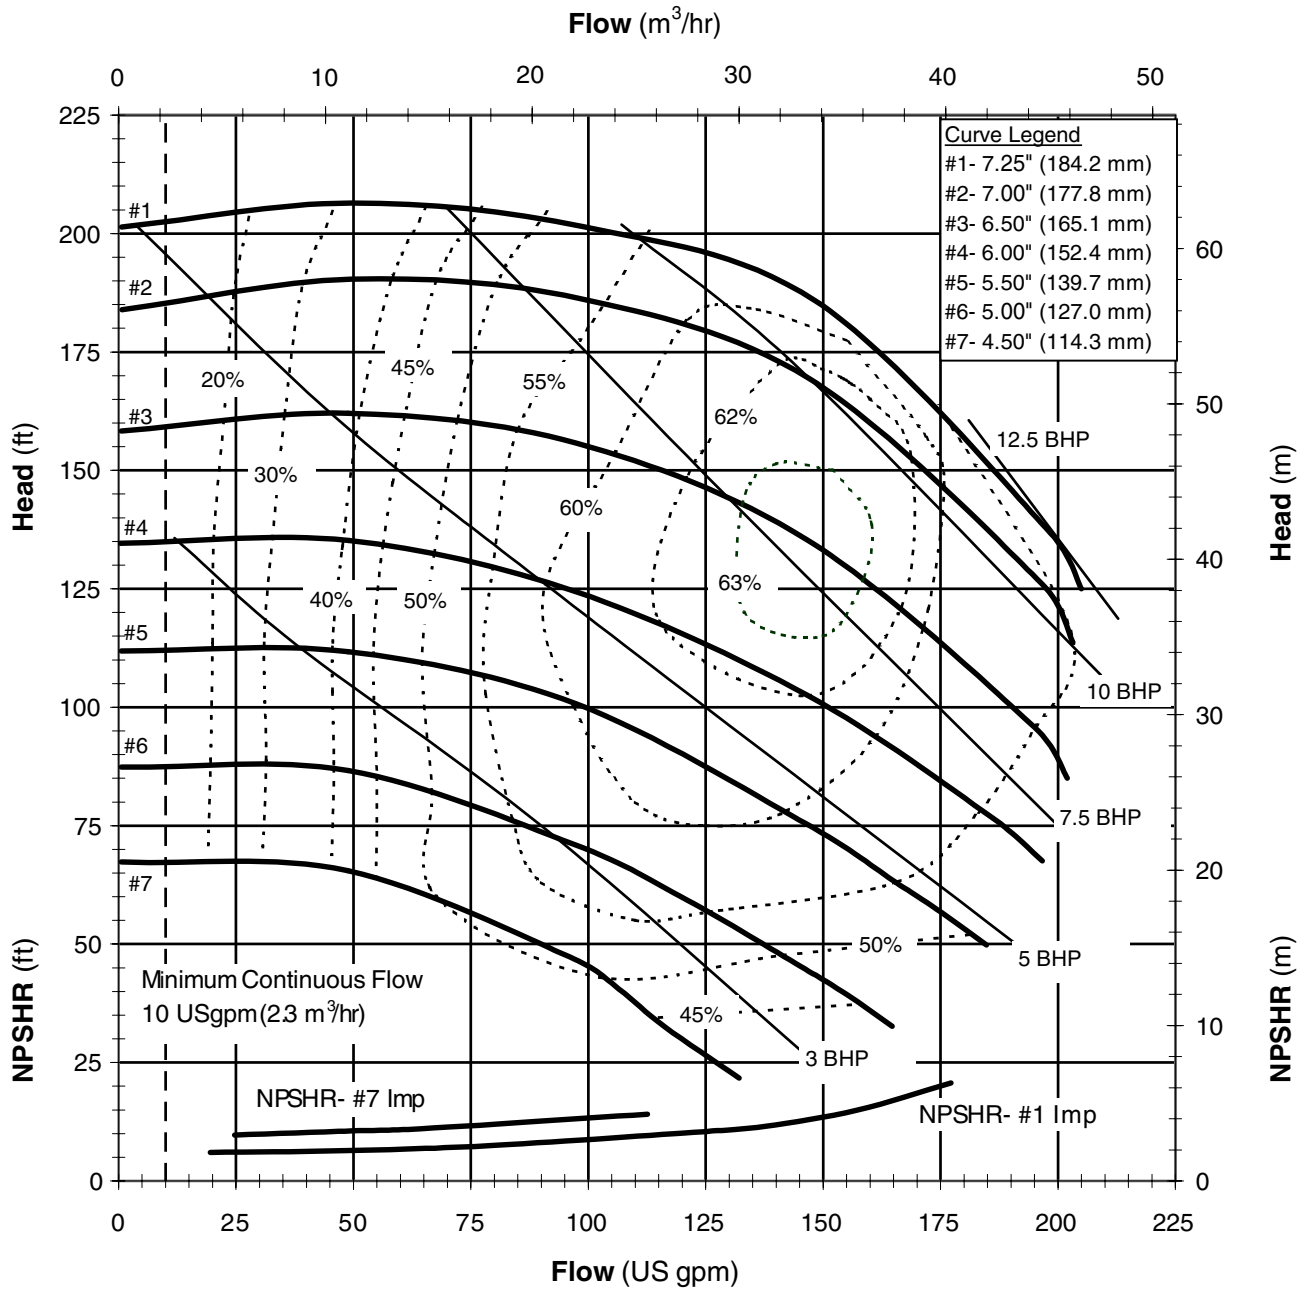

Model DB22- Closed Impeller
3450 rpm, 60 Hz
Suction: 2" FNPT
Discharge: 2" MNPT

DB 22602C
6028 REV0