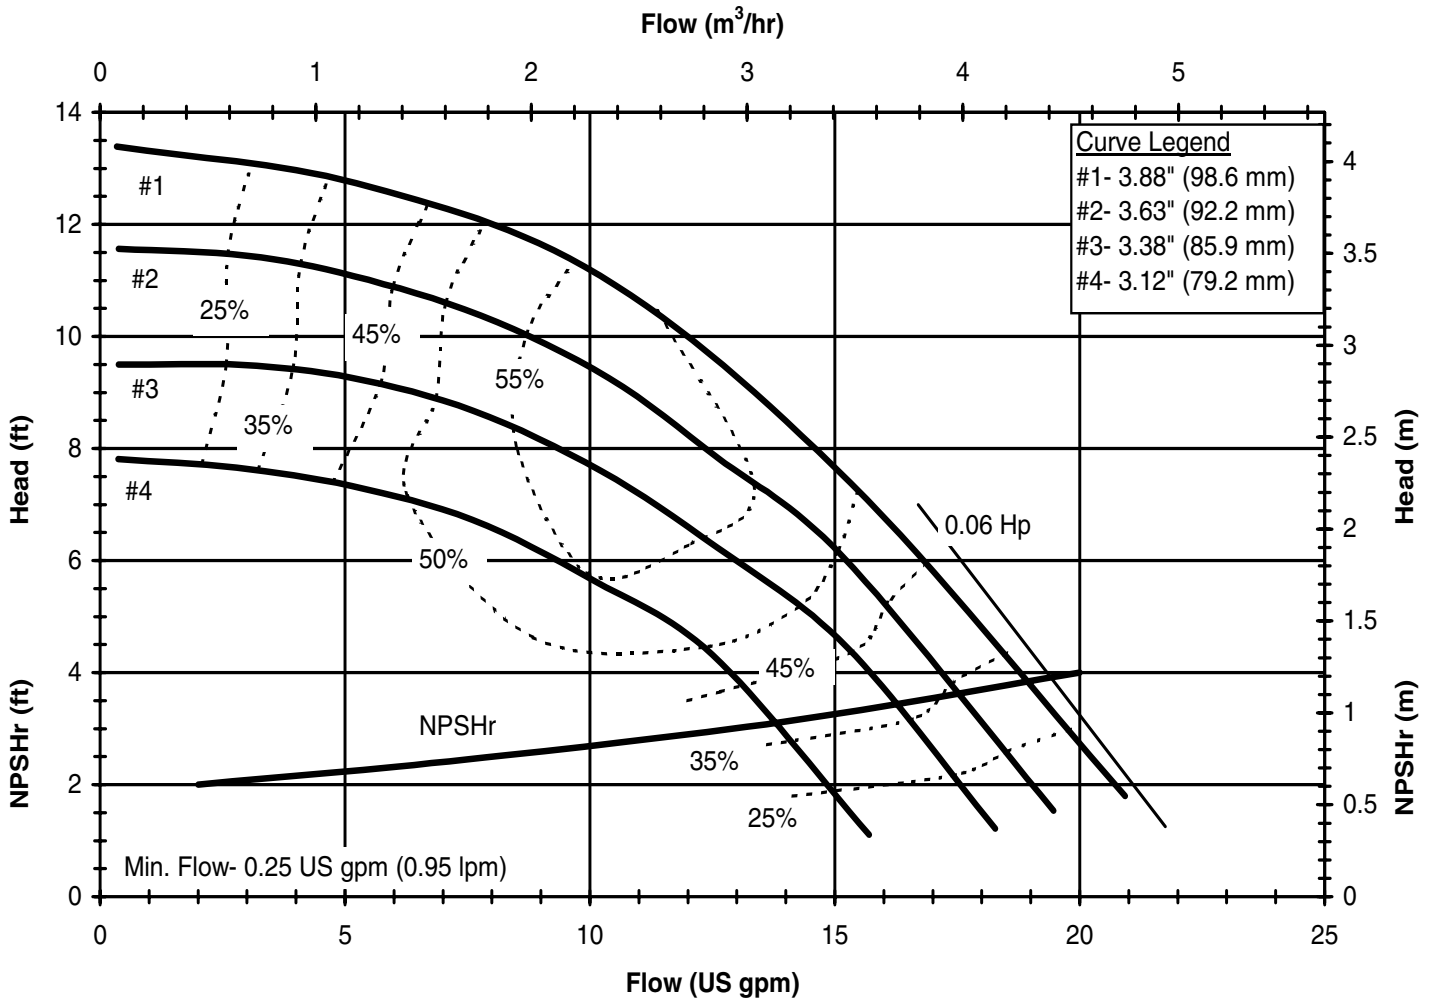

DB650
6026 REV 0

Model DB6
1450 rpm, 50 Hz
Suction: 1" FNPT
Discharge: 1" MNPT

DB650
6026 REV 0

Model DB6H
3450 rpm, 60 Hz
Suction: 1" FNPT
Discharge: 1" MNPT

DB6H60
6023 REV 1

Model DB6H
1725 rpm, 60 Hz
Suction: 1" FNPT
Discharge: 1" MNPT