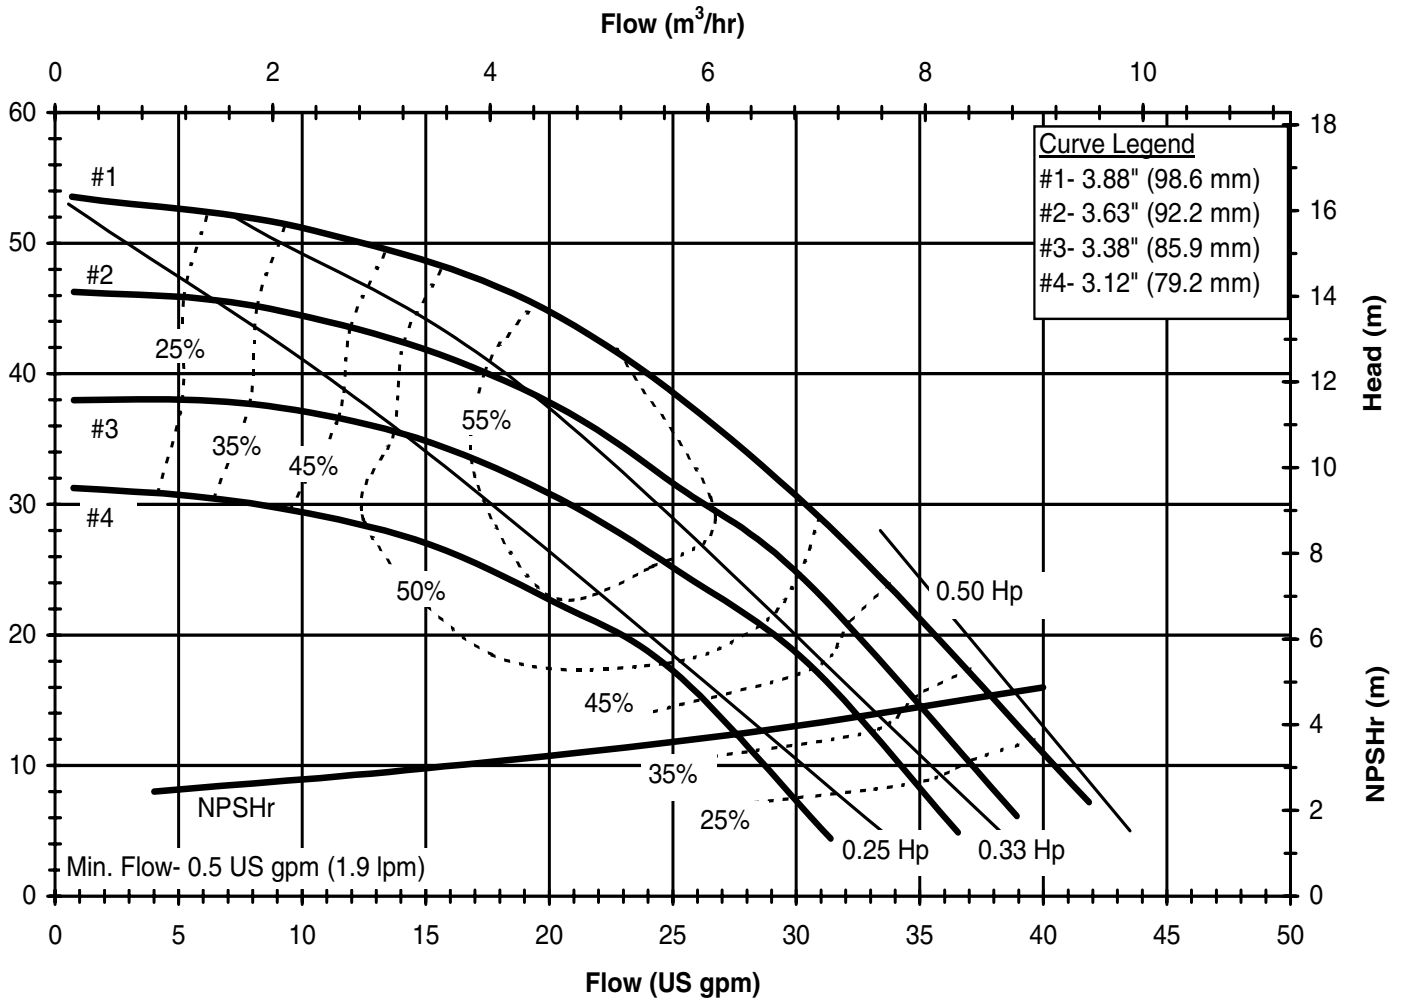

DB650
6026 REV 0

Model DB6
1450 rpm, 50 Hz
Suction: 1" FNPT
Discharge: 1" MNPT

DB650
6026 REV 0

Model DB6H
3450 rpm, 60 Hz
Suction: 1" FNPT
Discharge: 1" MNPT

DB6H60
6023 REV 1

Model DB6H
1725 rpm, 60 Hz
Suction: 1" FNPT
Discharge: 1" MNPT