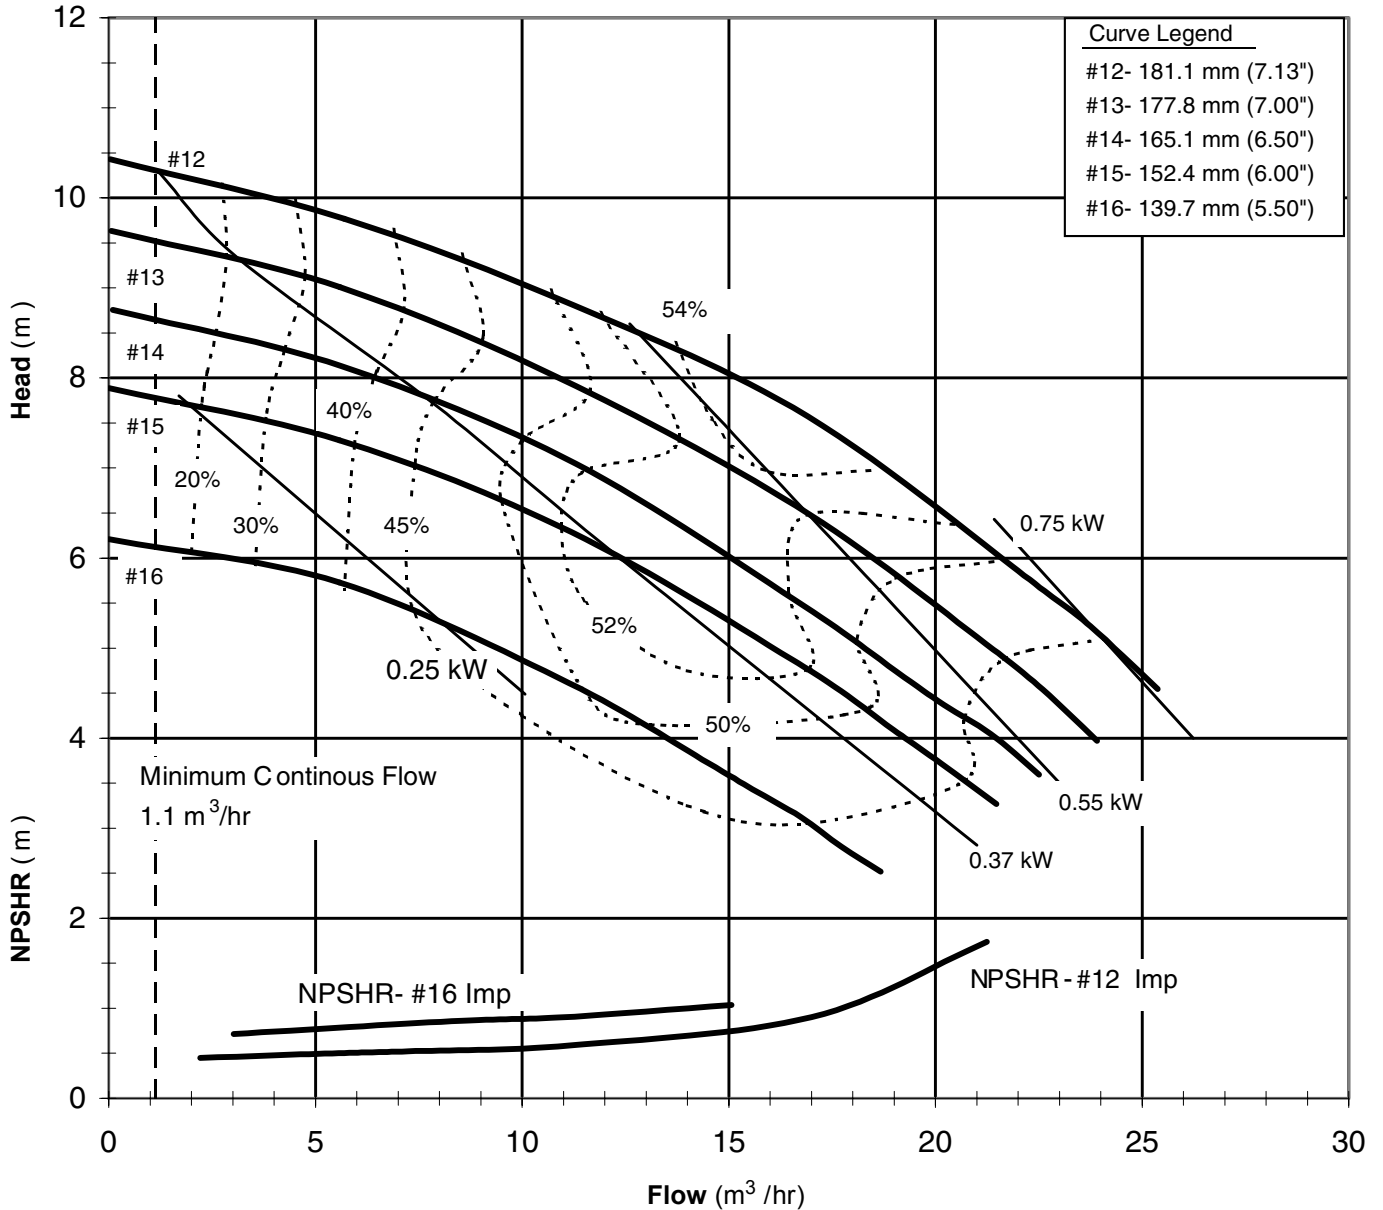

Discharge: 2" MNPT

Model DB22 - Open Impeller

2900 rpm, 50 Hz

Suction: 2" FNPT

Discharge: 2" MNPT

DB225020
6034 REV 0

Model DB22 - Open Impeller
1450 rpm, 50 Hz
Suction: 2" FNPT
Discharge: 2" MNPT

DB225040
6035 REV 0