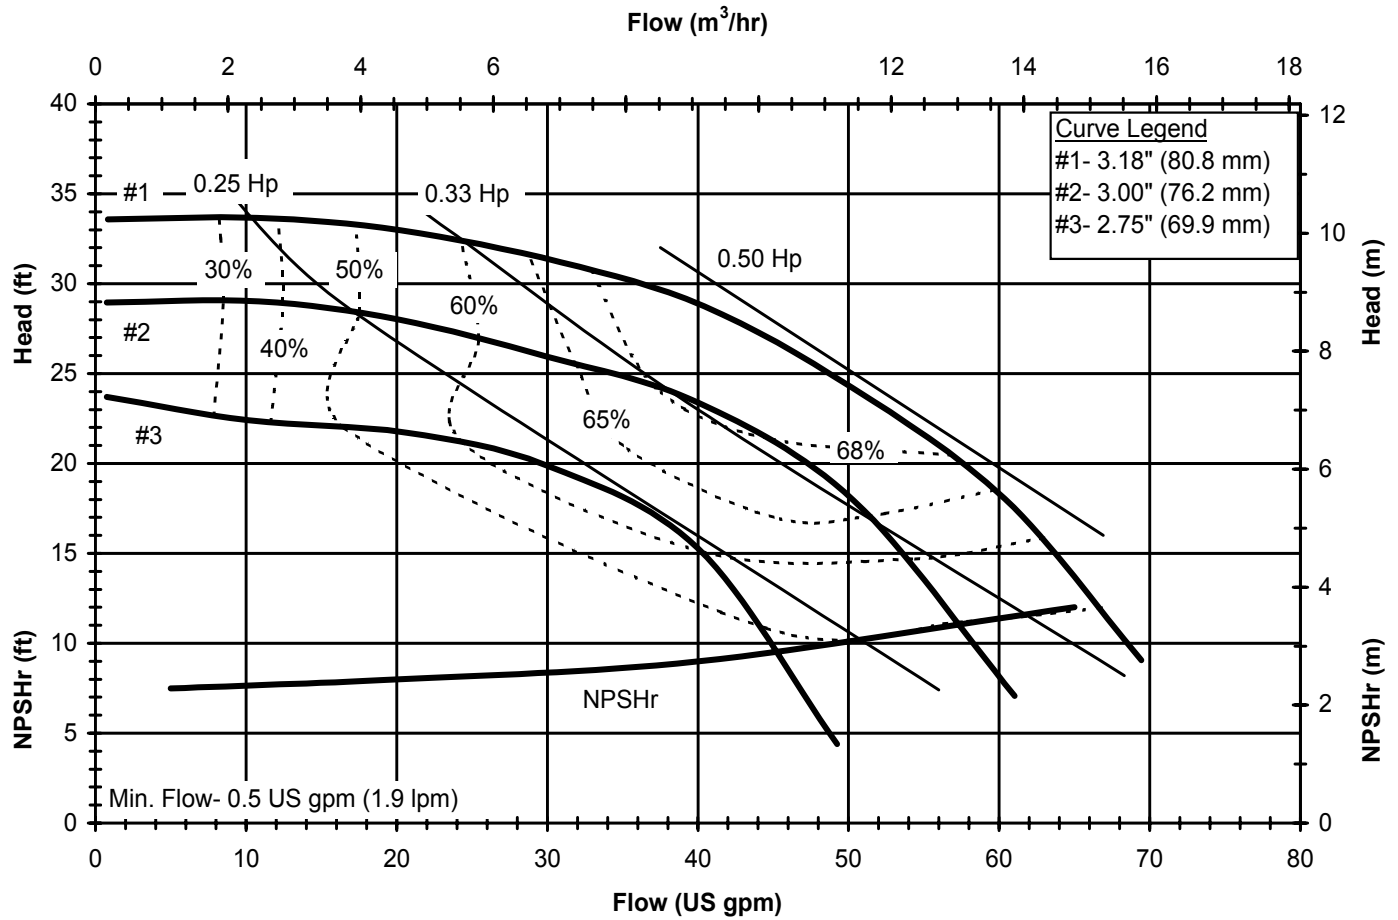

Model DB7

3450 rpm, 60 Hz

Suction: 1 1/2" FNPT

Discharge: 1 1/2" MNPT

DB760
6021 REV 0