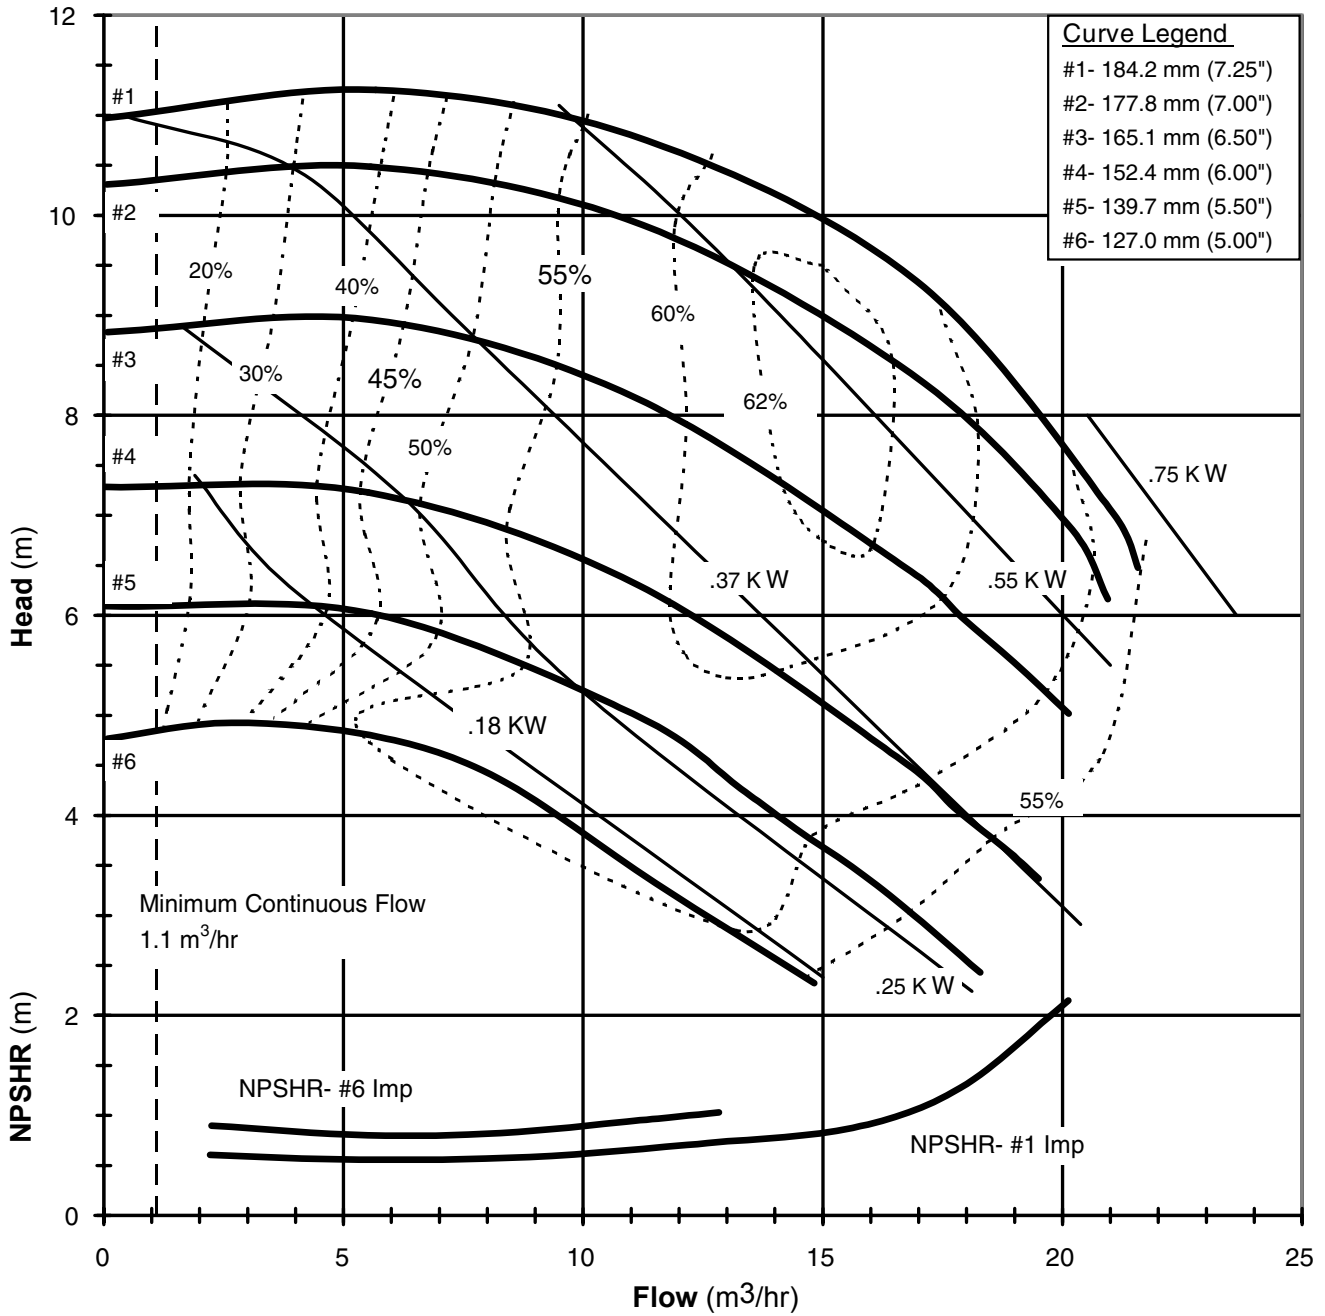

Model DB22 - Closed Impeller

2900 rpm, 50 Hz

Suction: 2" FNPT

Discharge: 2" MNPT

Model DB22 - Closed Impeller

1450 rpm, 50 Hz

Suction: 2" FNPT

Discharge: 2" MNPT

DB 22504C
6031 REVO

Model DB22 - Open Impeller

3450 rpm, 60 Hz

Suction: 2" FNPT

Discharge: 2" MNPT

Model DB22 - Open Impeller

1725 rpm, 60 Hz

Suction: 2" FNPT