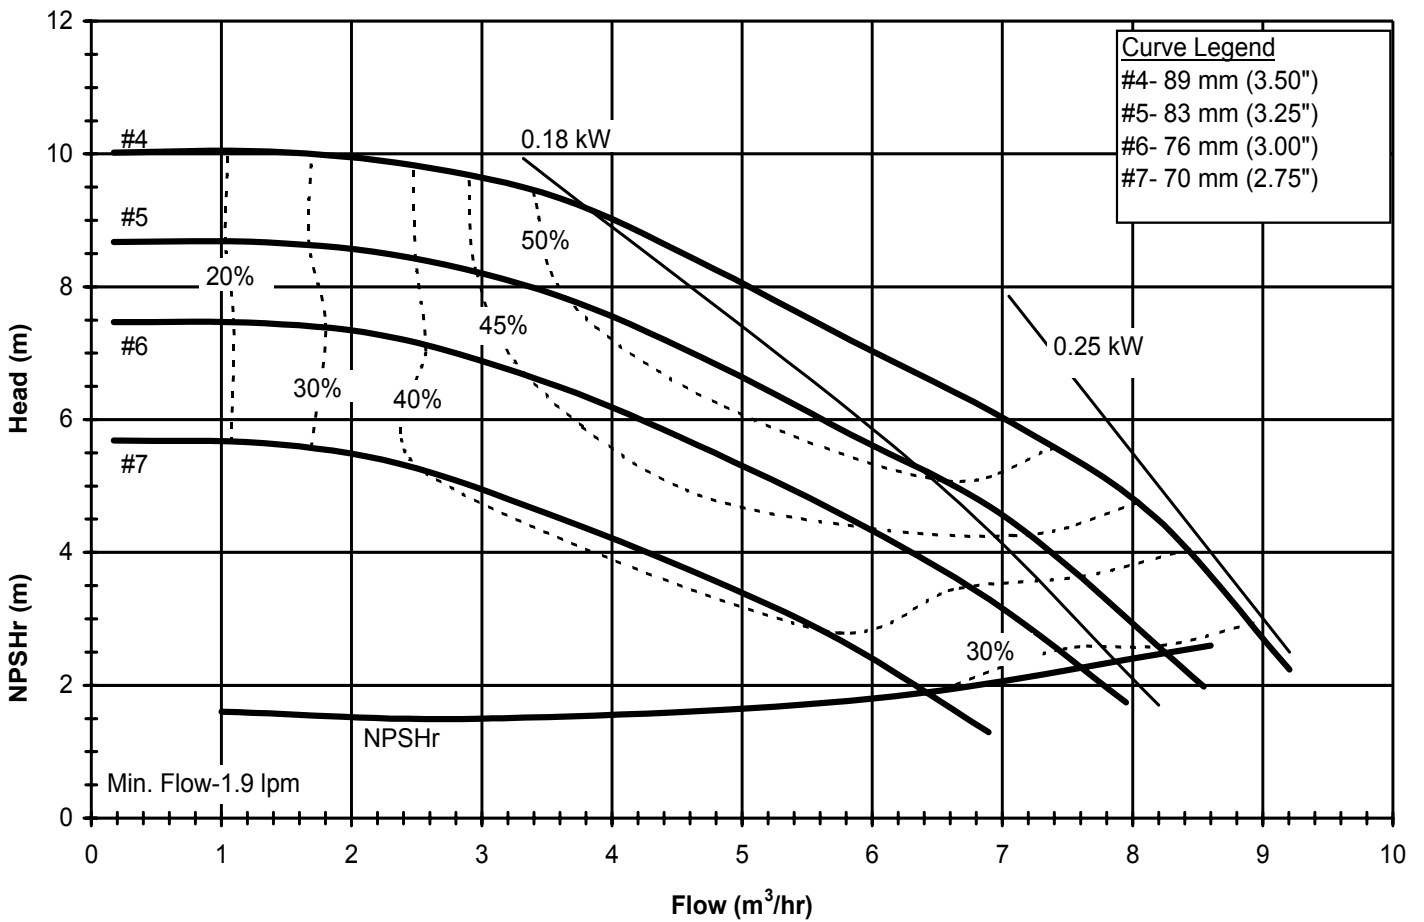

Model DB6
3450 rpm, 60 Hz
Suction: 1" FNPT
Discharge: 1" MNPT

DB660
6025 REV 0

Model DB6
1725 rpm, 60 Hz
Suction: 1" FNPT
Discharge: 1" MNPT

DB660
6025 REV 0

Model DB6
2900 rpm, 50 Hz
Suction: 1" FNPT
Discharge: 1" MNPT