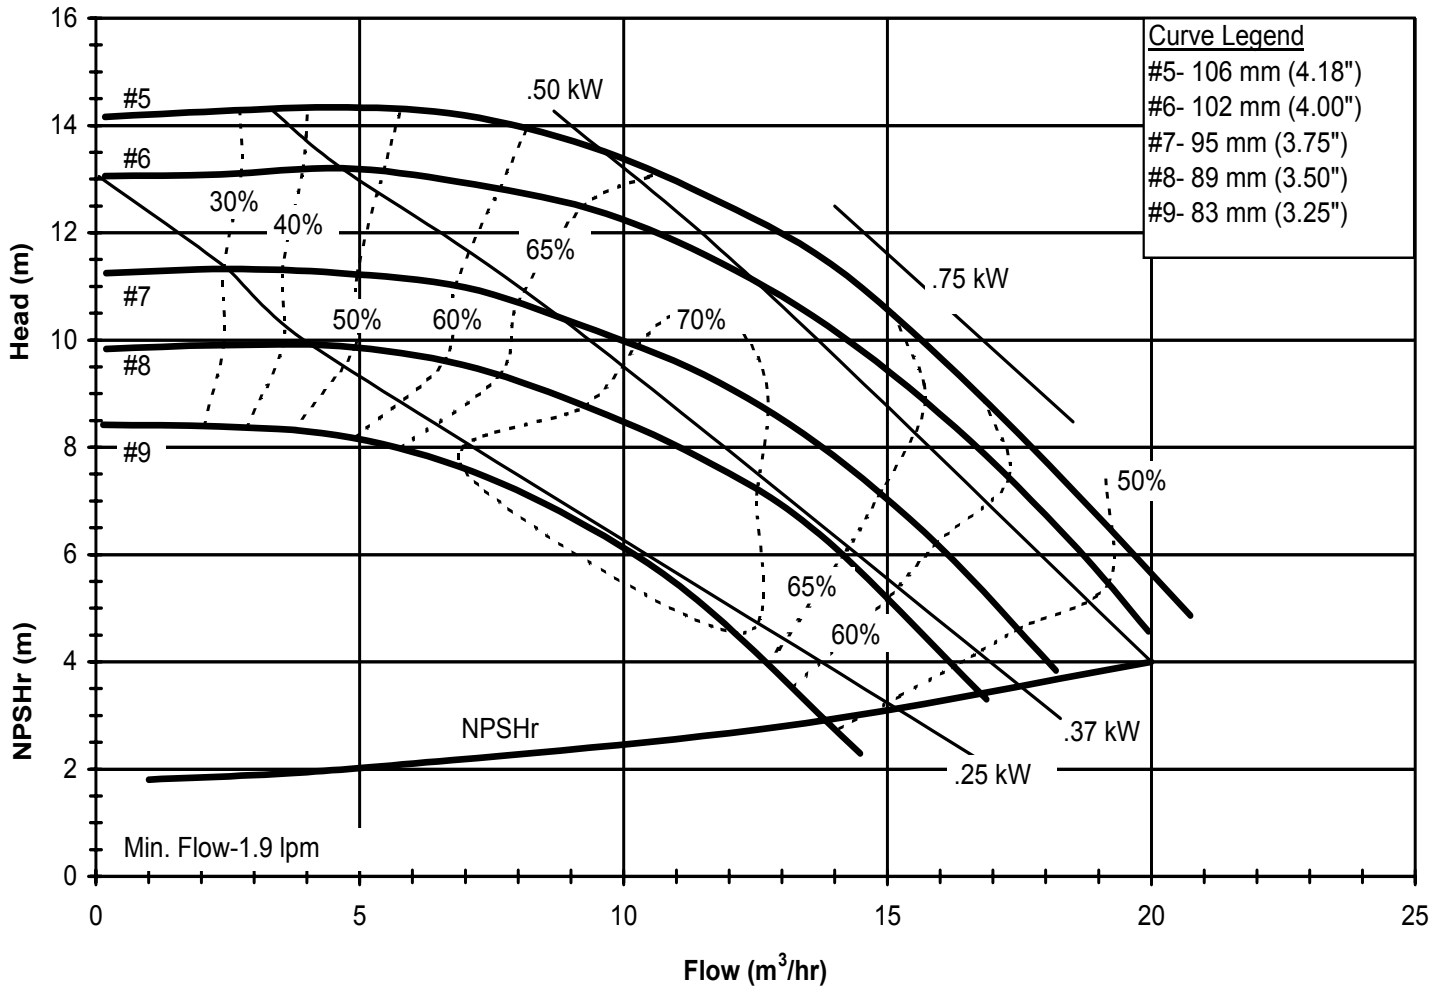

1725 rpm, 60 Hz

Suction: 1 1/2" FNPT

Discharge: 1 1/2" MNPT

DB1060
6017 REV0

Model DB10
2900 rpm, 50 Hz
Suction: 1 1/2" FNPT
Discharge: 1 1/2" MNPT

DB1050
6018 REV 0

Model DB10
1450 rpm, 50 Hz
Suction: 1 1/2" FNPT
Discharge: 1 1/2" MNPT