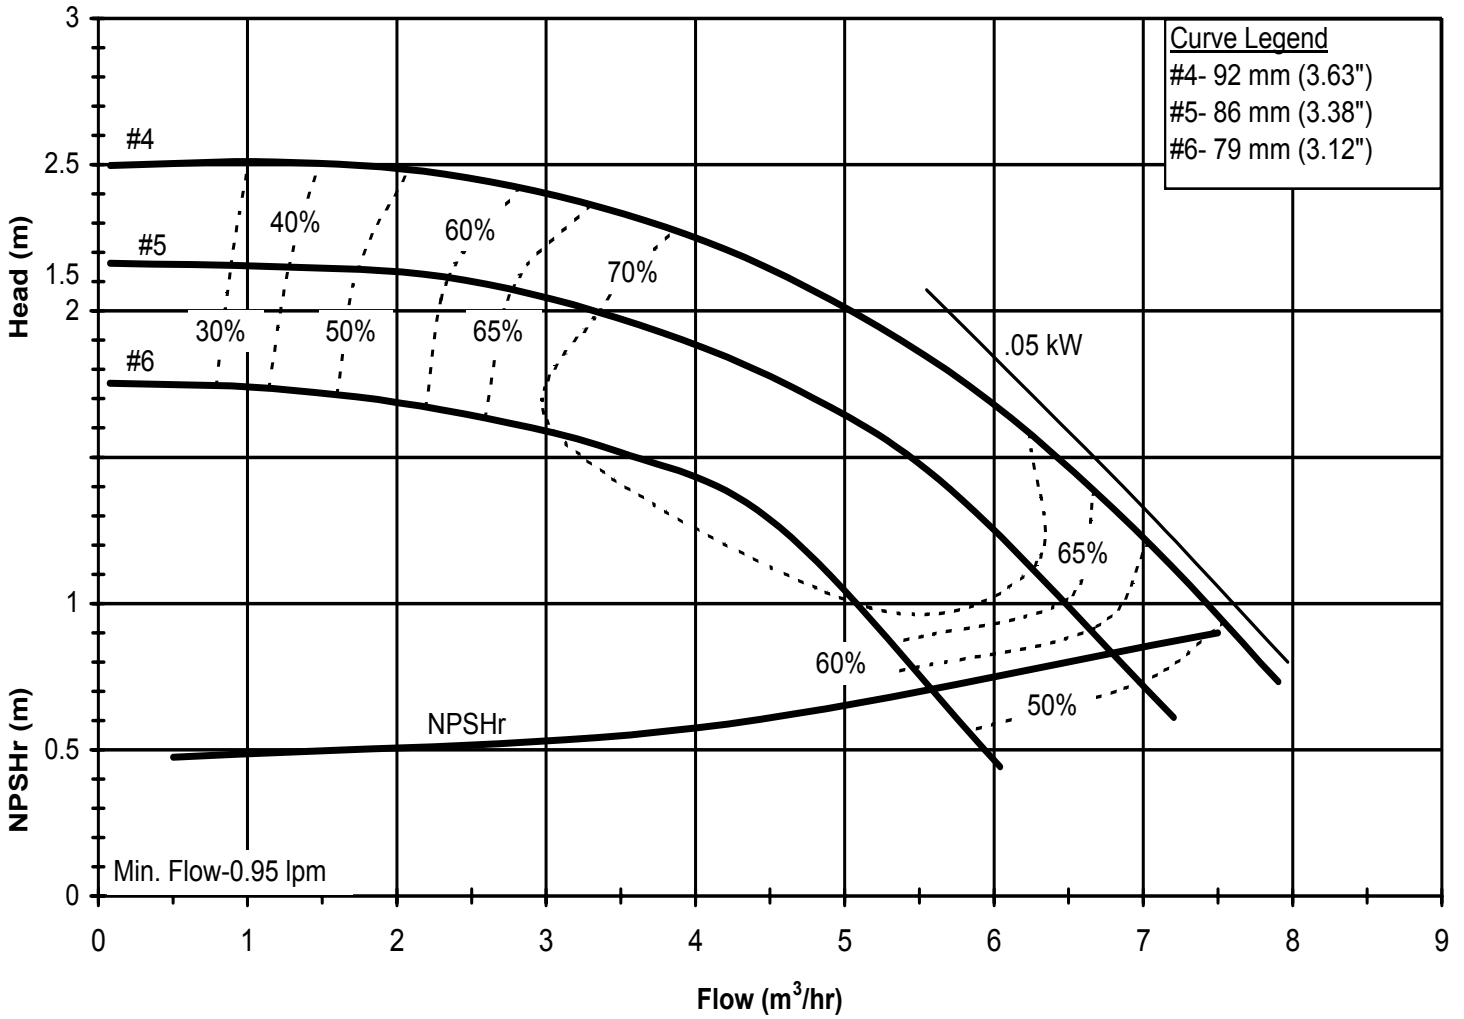

DB750
6022 REV 0

Model DB7

1450 rpm, 50 Hz

Suction: 1 1/2" FNPT

Discharge: 1 1/2" MNPT

DB750
6022 REV 0

Model DB8

3450 rpm, 60 Hz