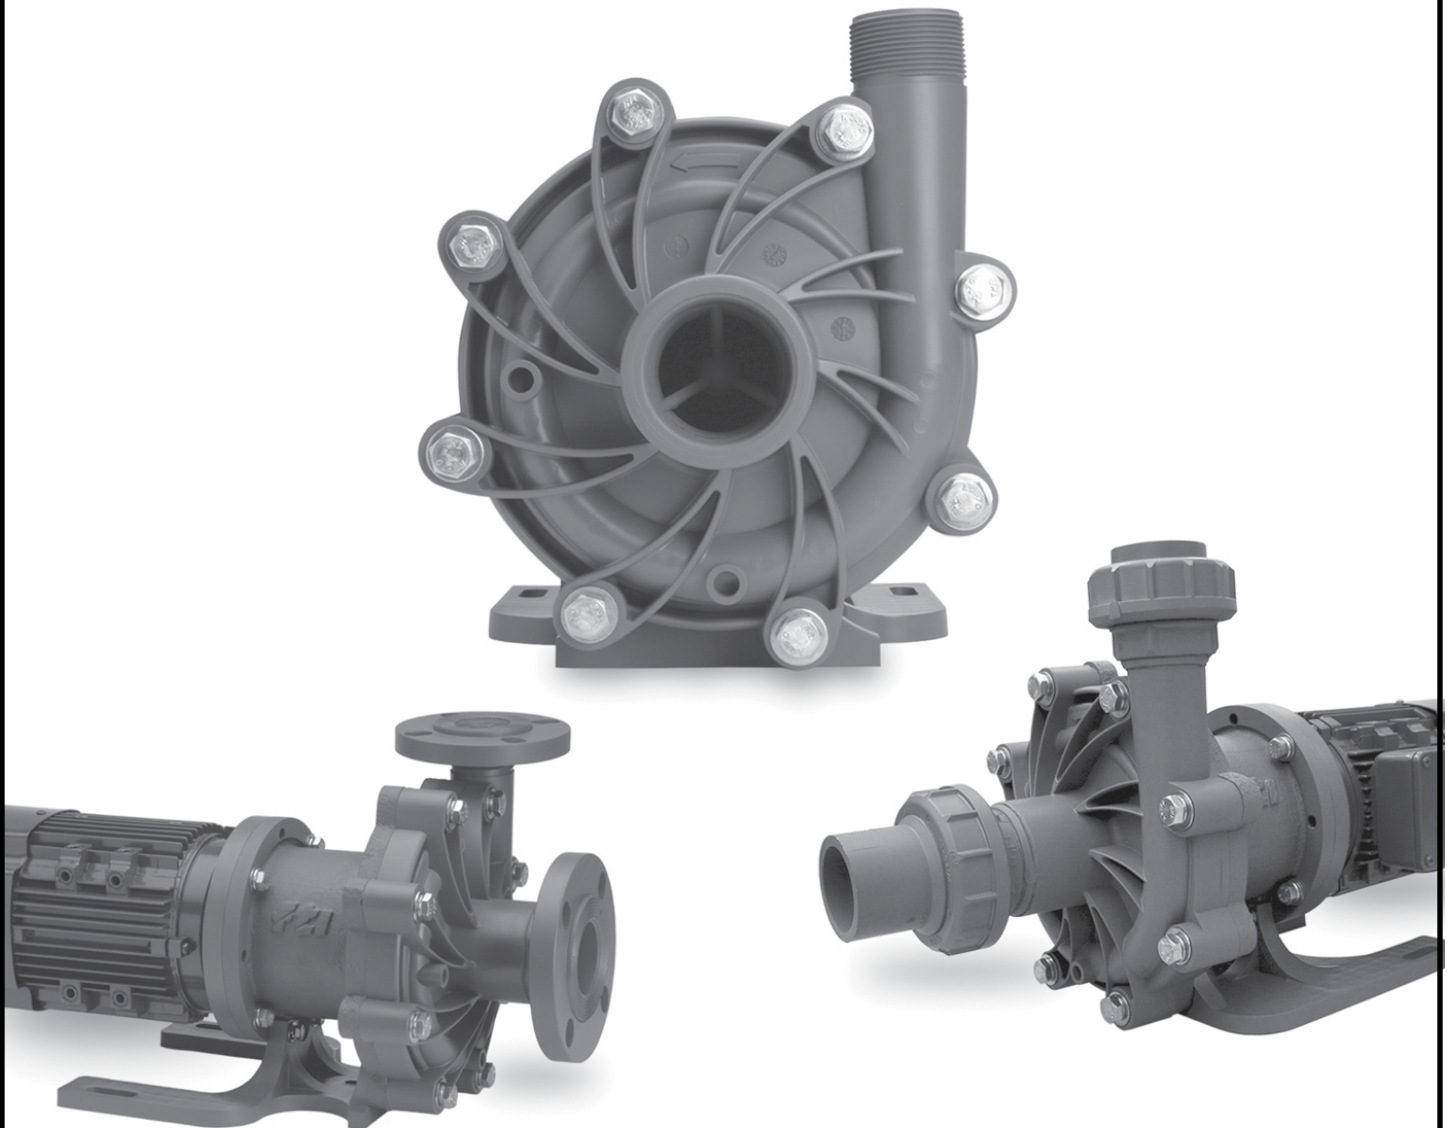

WILHELM KELLER GmbH & Co.KG | Herdweg 1 | 72147 Nehren

www.keller-pumpen.de | info@keller-pumpen.de | +49 (0) 7473 / 9449-0

DB SERIES SEALLESS CENTRIFUGAL PUMPS CURVEBOOK

Literature ID No. Ft06-922, R5