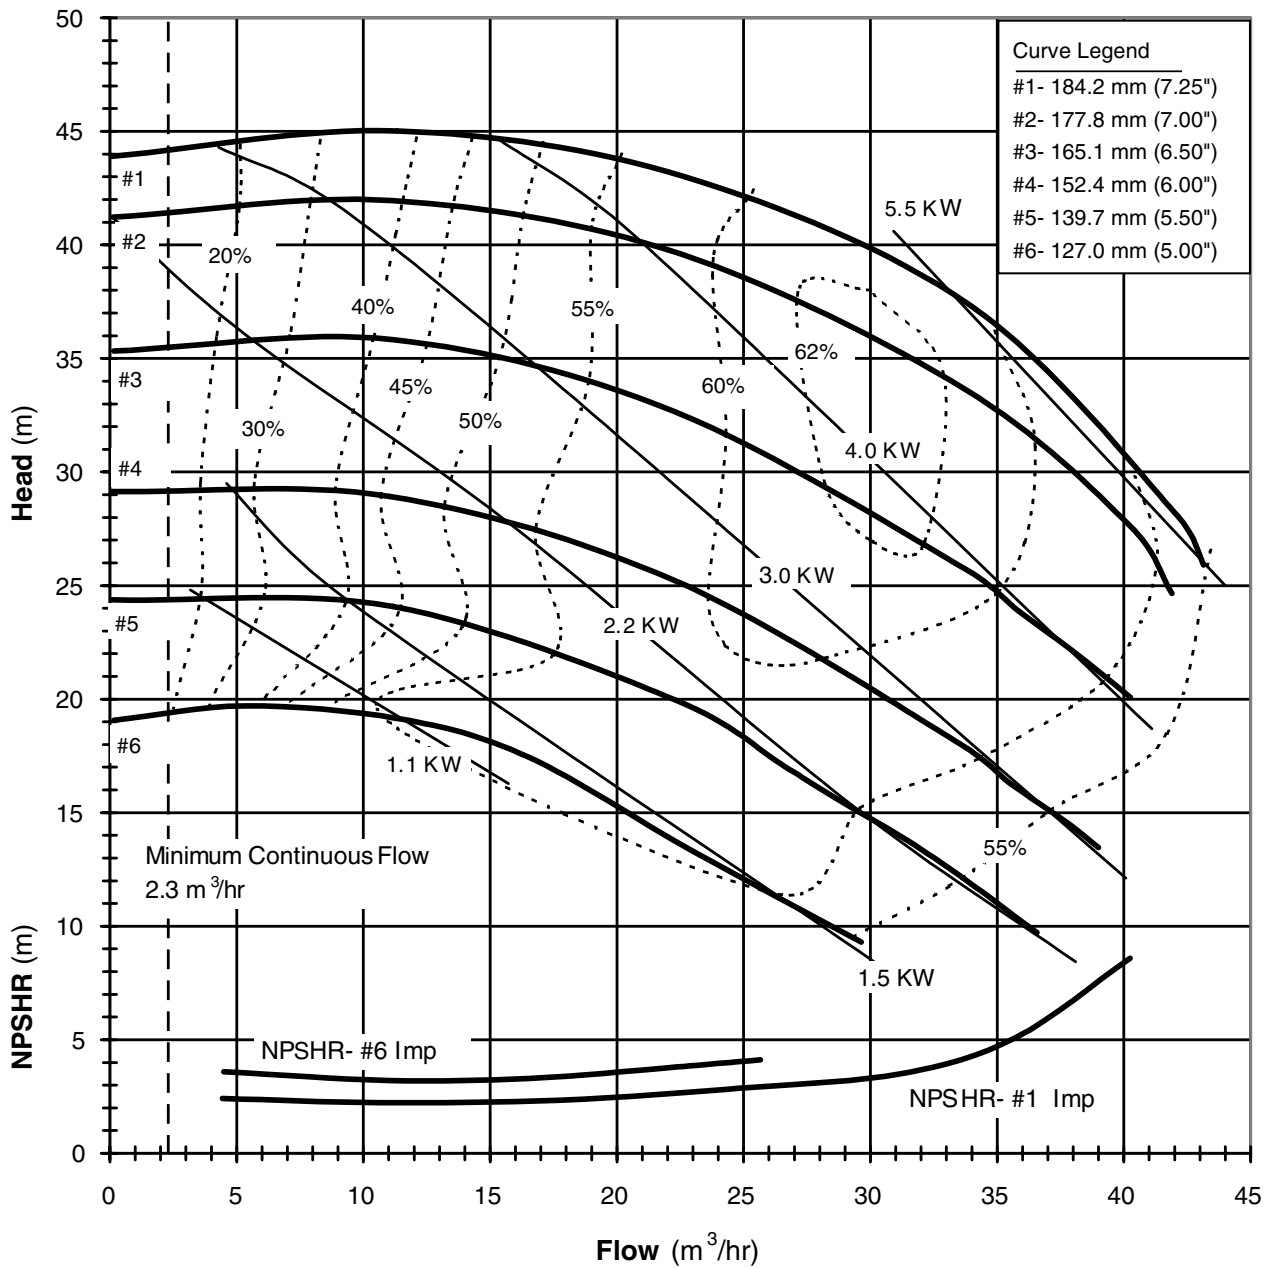

Model DB22 - Closed Impeller

2900 rpm, 50 Hz

Suction: 2" FNPT

Discharge: 2" MNPT