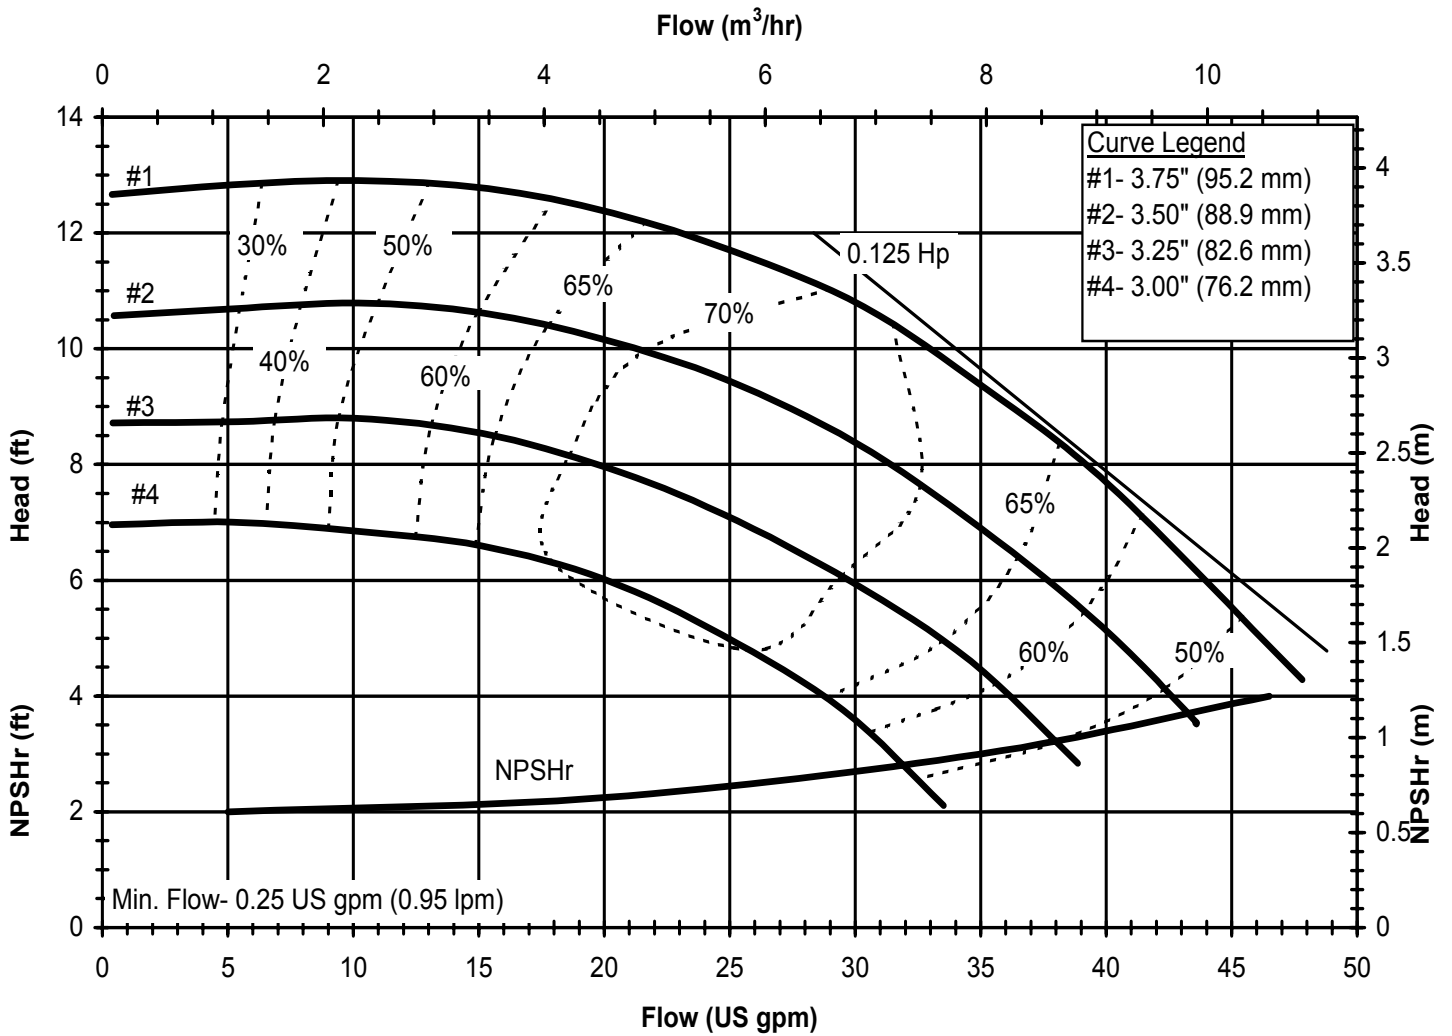

Model DB10

1725 rpm, 60 Hz

Suction: 1 1/2" FNPT

Discharge: 1 1/2" MNPT

DB1060
6017 REV0