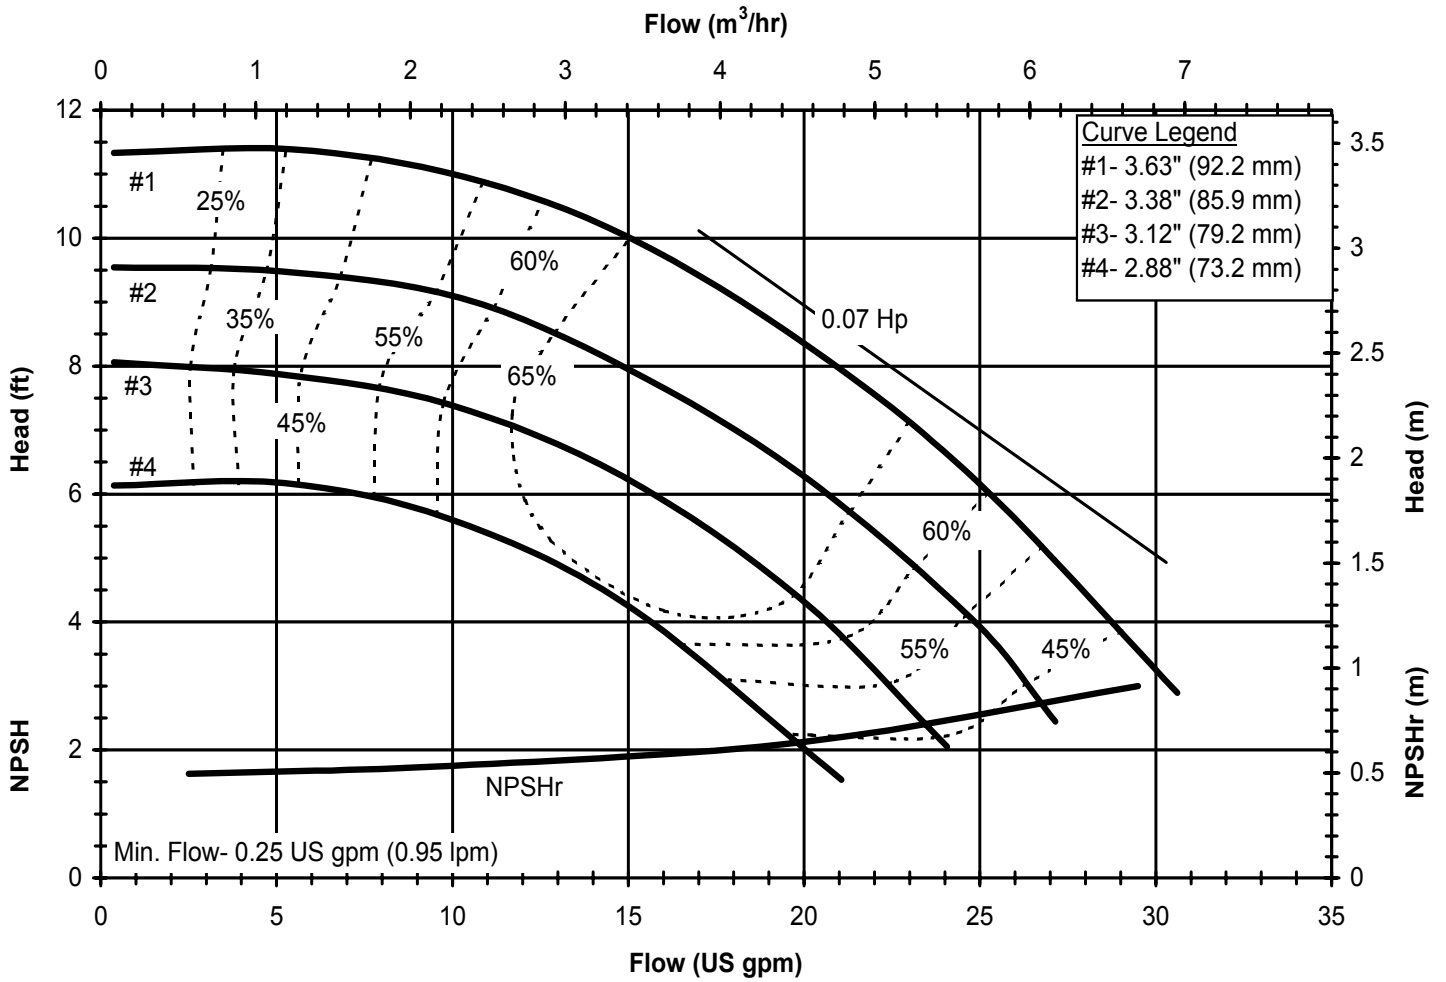

Suction: 1 1/2" FNPT

Discharge: 1" MNPT

DB860

6019 REV 0

Model DB8
1725 rpm, 60 Hz
Suction: 1 1/2" FNPT
Discharge: 1" MNPT

DB860
6019 REV 0

Model DB8

2900 rpm, 50 Hz