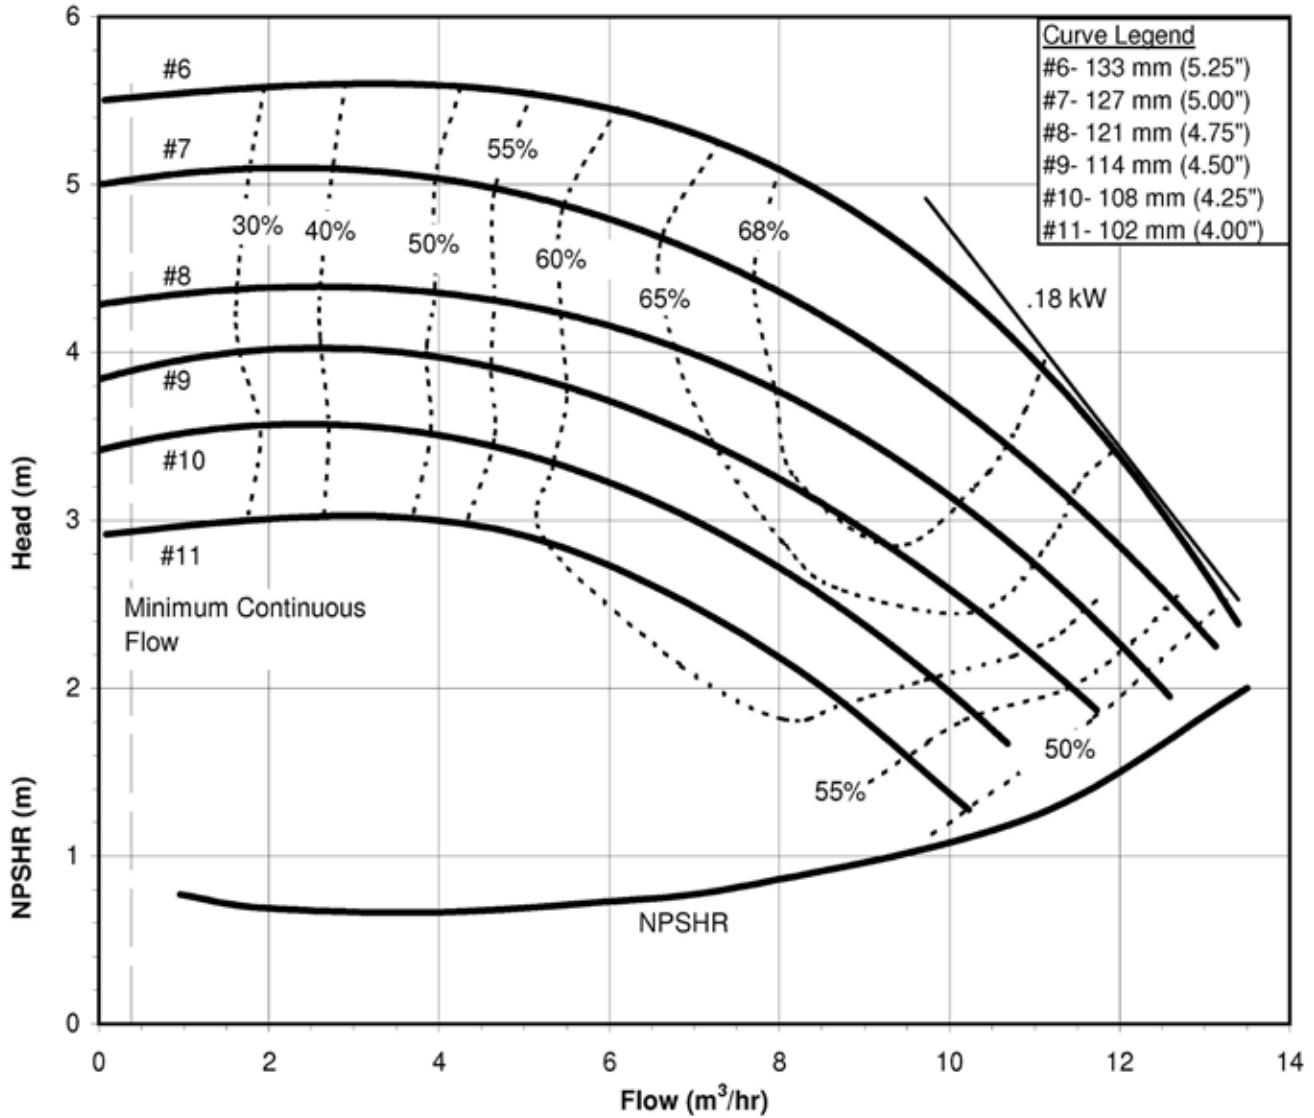

DB1150
6002 Rev 1

Model DB11

1450 rpm, 50 Hz

Suction: 2" FNPT

Discharge: 1 1/2" MNPT

DB1150
6002 Rev 0

Model DB15
3450 rpm, 60 Hz
Suction: 2" FNPT
Discharge: 1 1/2" MNPT

DB1560
6003 Rev 0