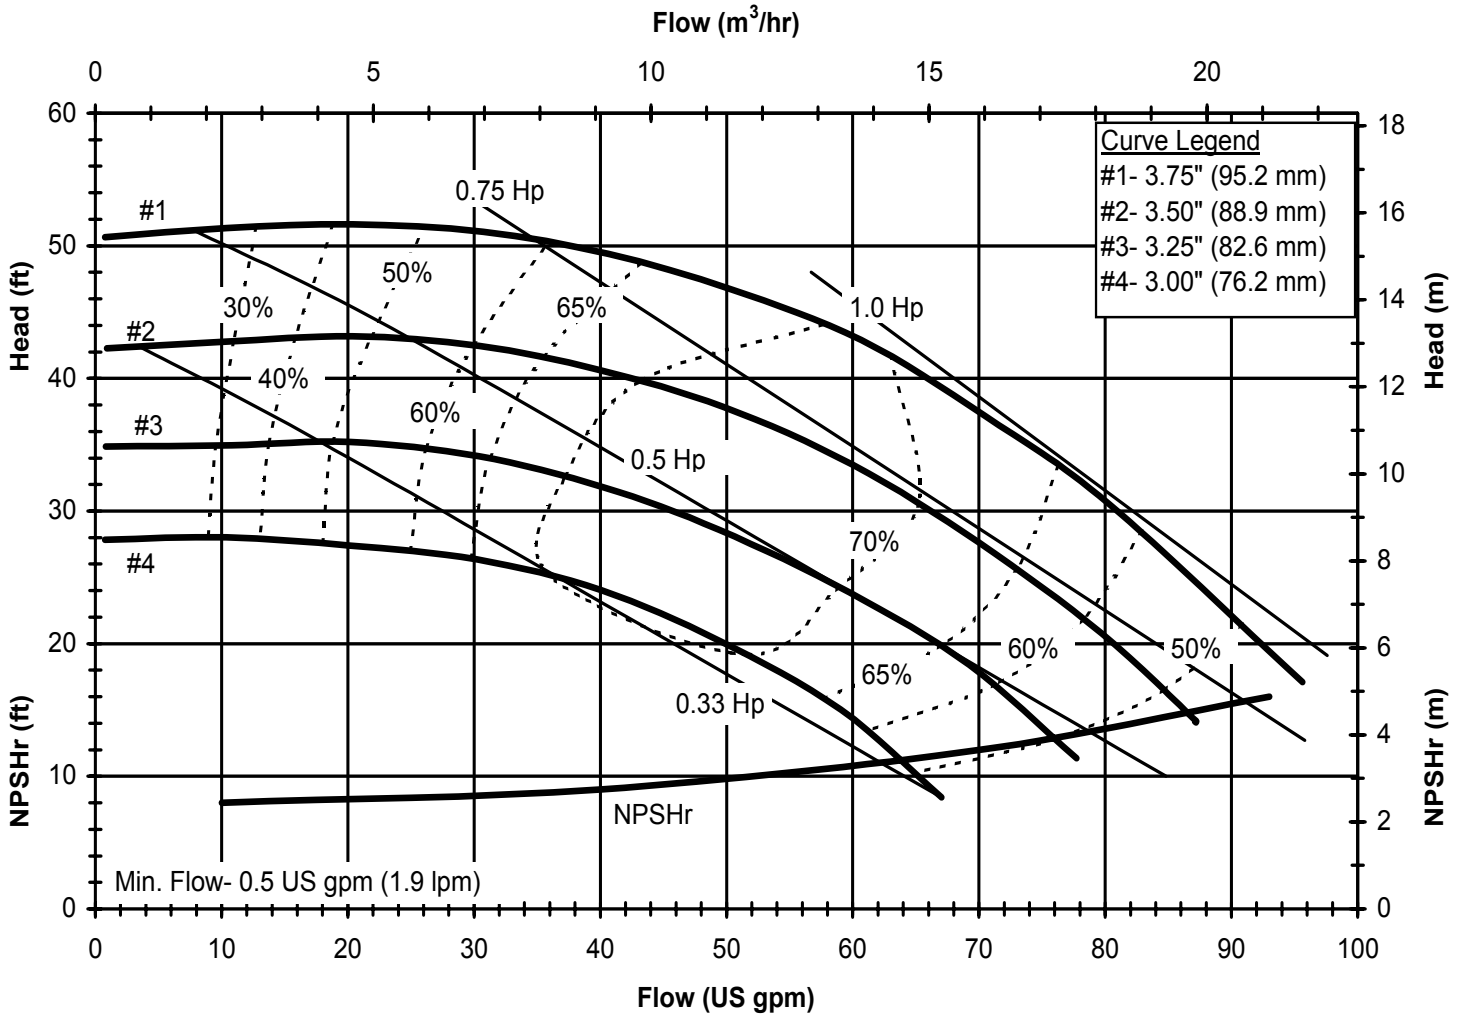

Model DB9
1725 rpm, 60 Hz
Suction: 1" FNPT
Discharge: 1" MNPT

DB960
6027 REV 1

Model DB10

3450 rpm, 60 Hz

Suction: 1 1/2" FNPT

Discharge: 1 1/2" MNPT

DB1060
6017 REV0

Model DB10