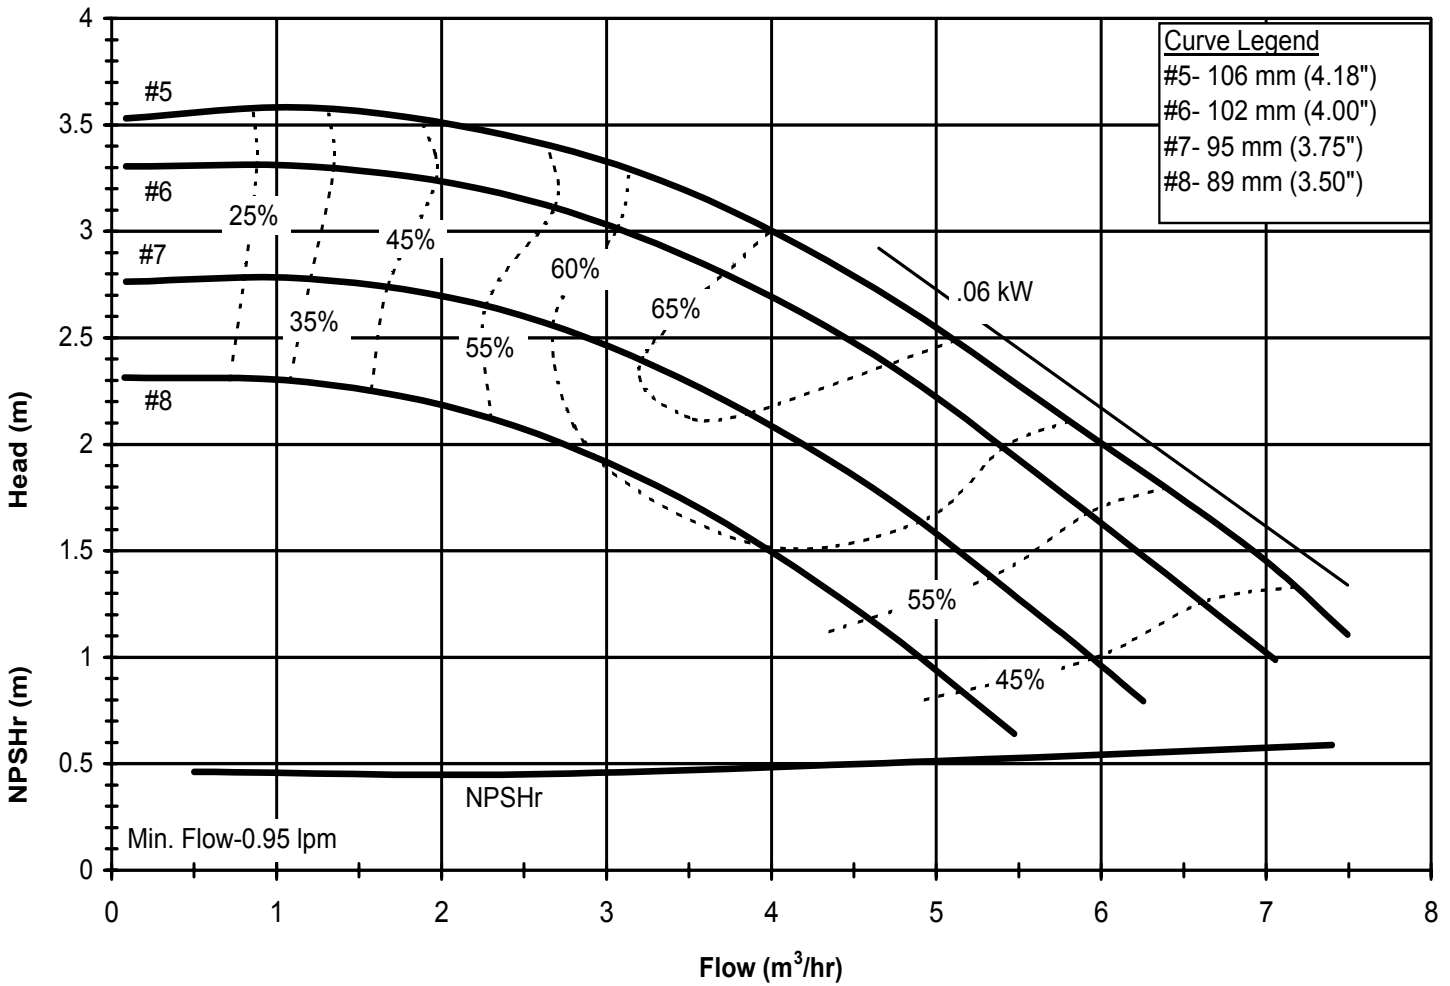

Suction: 1 1/2" FNPT

Discharge: 1" MNPT

DB850
6020 REV 0

Model DB8
1450 rpm, 50 Hz
Suction: 1 1/2" FNPT
Discharge: 1" MNPT

DB850
6020 REV 0

Model DB9
3450 rpm, 60 Hz
Suction: 1" FNPT
Discharge: 1" MNPT

DB960
6027 REV 0