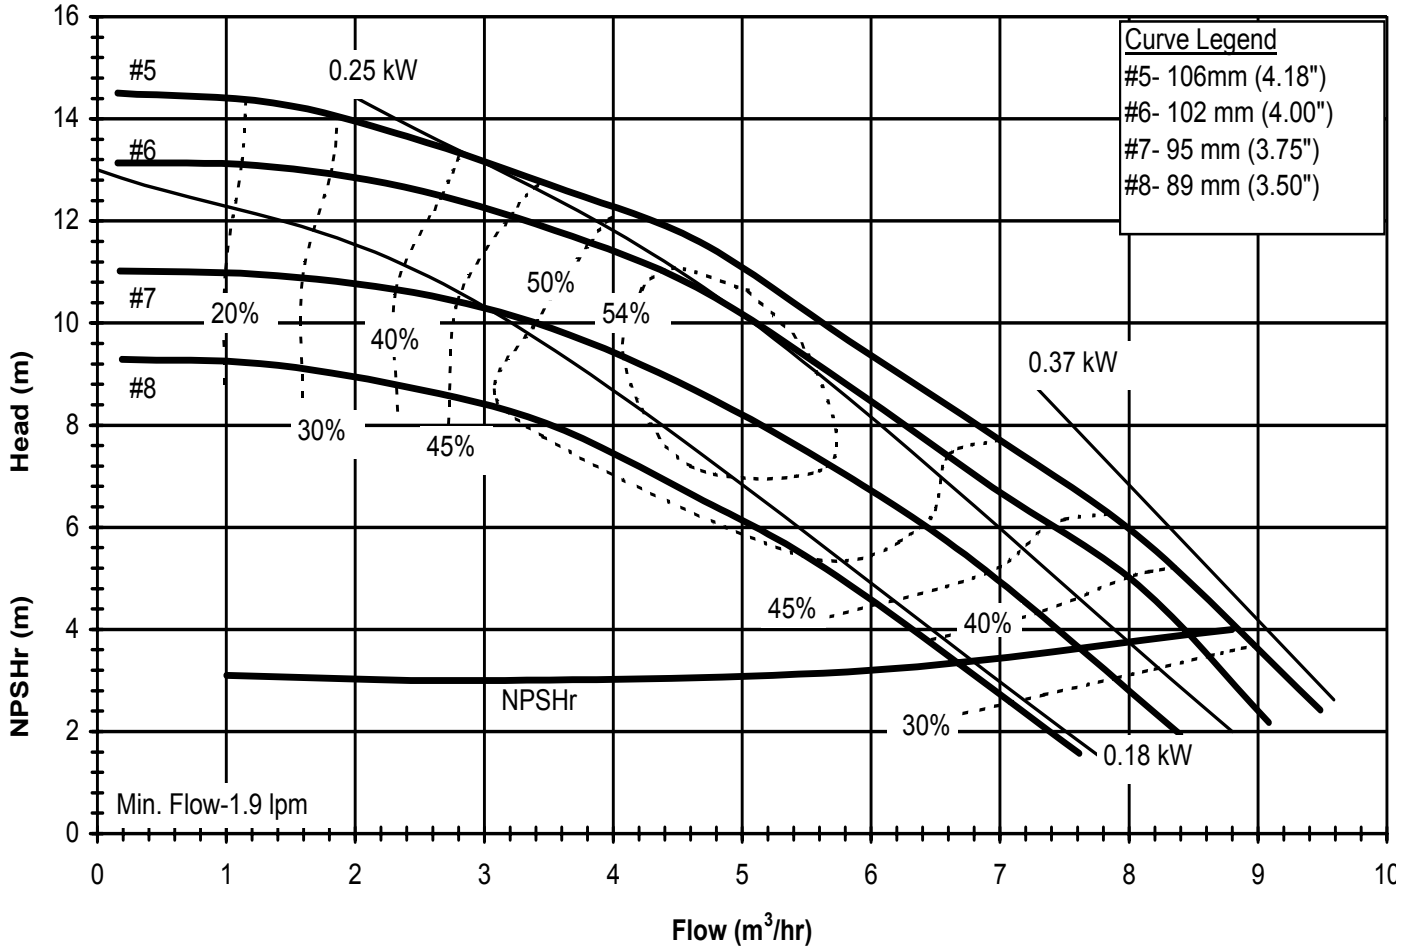

Model DB6H
2900 rpm, 50 Hz
Suction: 1" FNPT
Discharge: 1" MNPT

DB6H50
6024 REV0