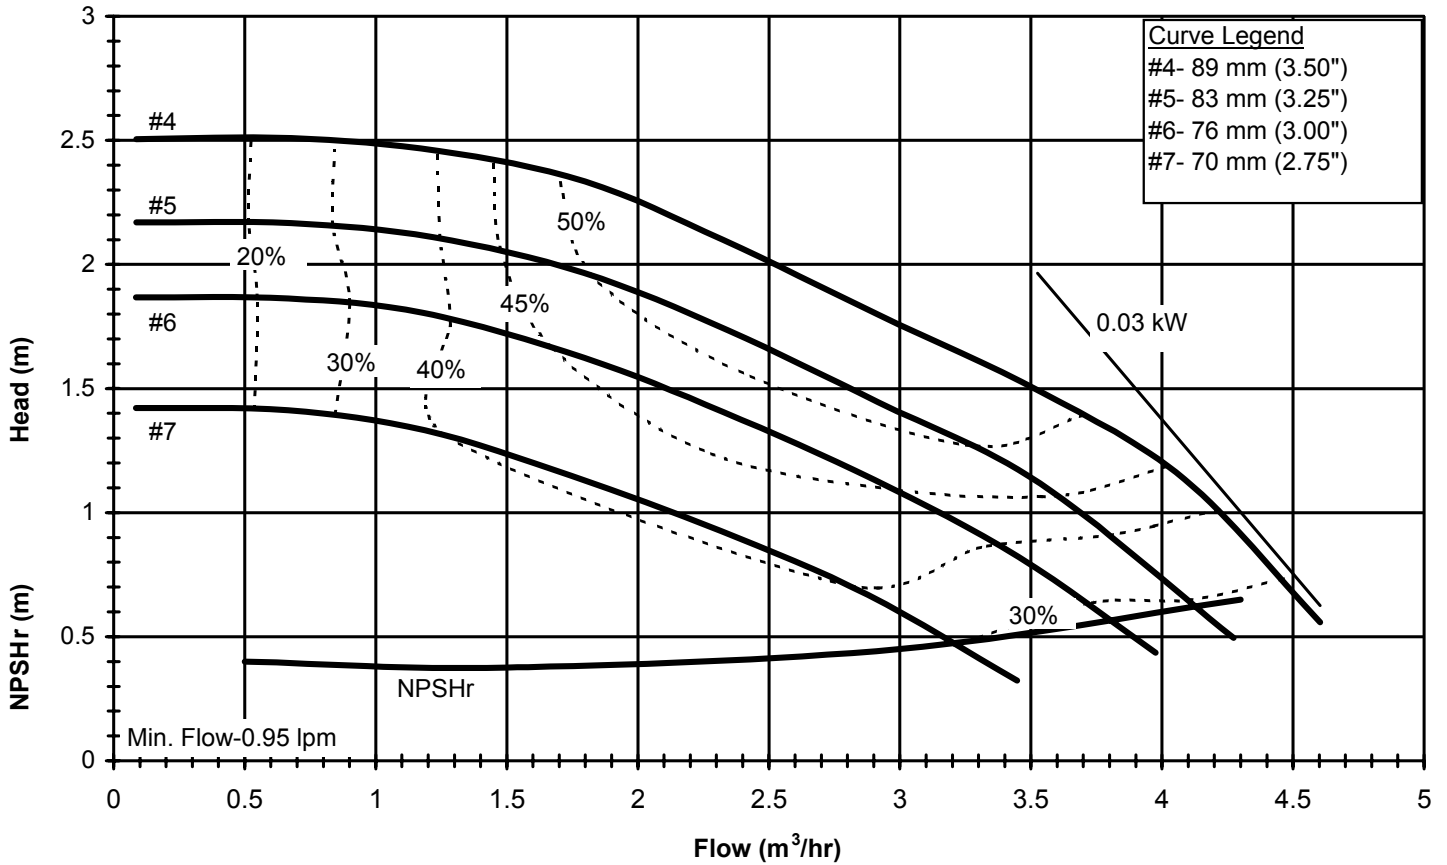

Model DB6
1450 rpm, 50 Hz
Suction: 1" FNPT
Discharge: 1" MNPT

DB650
6026 REV 0